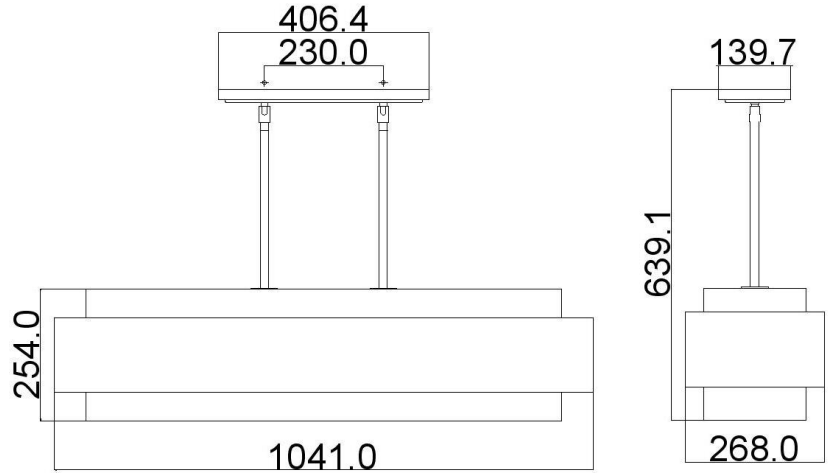

**BRAND: Kenney**
**STYLE: 5Lt Chandelier**

1. Item Code	FE/KENNEY/ISLE	23. Maximum Drop	1702
2. Drawing No.	FE F3104 Kenney ISLE	24. Adjustable?	Yes – Height Adjustable
3. Tested?	No	25. Shade/Glass Material	White Linen Inner With Patterned Steel Outer
4. Final Sign-off Sample Done?	No	26. Shade Width (mm)	1041
5. Category	Indoors	27. Shade Height (mm)	254
6. Type	Chandelier	28. Shade Depth (mm)	268
7. Finish	Sunrise Silver	29. Size of Back-Plate/Ceiling Rose (mm)	406.4 x 139.7
8. IP Rating	N/a	30. Main Material	Steel
9. Class	I	31. Power Cable Colour	Clear Silver
10. Voltage	240v	32. Power Cable Length (mm)	4572
11. Wattage (1)	5 x Max 60w	33. Chain Length (mm)	N/a
12. Wattage (2)	N/a	34. Rod Length (mm)	4 x 304mm, 4 x 152mm
13. Lamp Holder Type (1)	5 x E27	35. PIR	No
14. Lamp Holder Type (2)	N/a	36. Switch Type and location	N/a
15. No. of Lamps	5	37. Connection Method	Terminal Block
16. Lamp Supplied	No	38. Plug Type	N/a
17. Dimmable?	Dependent on Lamp	39. Plug Colour	N/a
18. Lumen Output & Colour Temp	N/a	40. Product Weight (kg)	10
19. Overall Width/Diameter (mm)	1041	41. Carton Dimensions (mm)	1162 x 381 x 368
20. Overall Height (mm)	639.1 (As Shown)	42. Carton Weight (kg)	14
21. Overall Depth (mm)	268	43. Notes 1	
22. Minimum Drop	333	44. Notes 2	