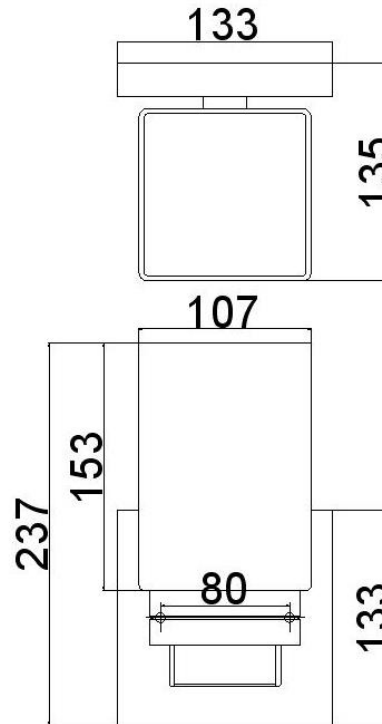

BRAND: Maddison
STYLE: ILt Wall Light

1. Item Code	FE/MADDISON BATH	23. Maximum Drop	N/a
2. Drawing No.	FE VS2060I Maddison I	24. Adjustable?	No
3. Tested?	No	25. Shade/Glass Material	Opal Etched Glass
4. Final Sign-off Sample Done?	No	26. Shade Width (mm)	107
5. Category	Bathroom	27. Shade Height (mm)	159
6. Type	Wall Light	28. Shade Depth (mm)	107
7. Finish	Satin Nickel	29. Size of Back-Plate/Ceiling Rose (mm)	133 x 133
8. IP Rating	IP44	30. Main Material	Steel
9. Class	I	31. Power Cable Colour	N/a
10. Voltage	240v	32. Power Cable Length (mm)	203
11. Wattage (1)	1 x 3.5w	33. Chain Length (mm)	N/a
12. Wattage (2)	N/a	34. Rod Length (mm)	N/a
13. Lamp Holder Type (1)	1 x G9 LED	35. PIR	No
14. Lamp Holder Type (2)	N/a	36. Switch Type and location	N/a
15. No. of Lamps	1	37. Connection Method	IP44 Terminal Block
16. Lamp Supplied	Yes	38. Plug Type	N/a
17. Dimmable?	Not with Lamp Supplied	39. Plug Colour	N/a
18. Lumen Output & Colour Temp	Lamp: 320Lm & 3000k	40. Product Weight (kg)	1.6
19. Overall Width/Diameter (mm)	133	41. Carton Dimensions (mm)	368 x 229 x 203
20. Overall Height (mm)	237	42. Carton Weight (kg)	1.9
21. Overall Depth (mm)	235	43. Notes 1	
22. Minimum Drop	N/a	44. Notes 2	