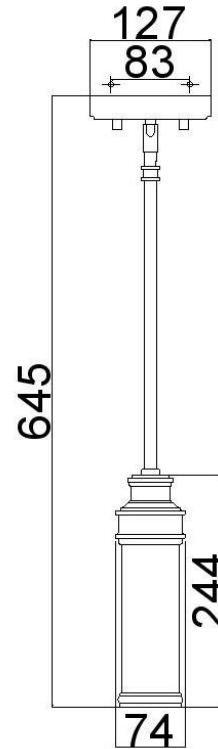

BRAND: Payne
STYLE: 1Lt Mini Pendant

1. Item Code	FE/PAYNE/MPBATH	23. Maximum Drop	1203
2. Drawing No.	FE PI300 Payne MP	24. Adjustable?	No
3. Tested?	No	25. Shade/Glass Material	White Opal Etched finished Glass
4. Final Sign-off Sample Done?	No	26. Shade Width (mm)	74
5. Category	Bathroom	27. Shade Height (mm)	244
6. Type	Pendant	28. Shade Depth (mm)	74
7. Finish	Polished Chrome	29. Size of Back-Plate/Ceiling Rose (mm)	127 x 127
8. IP Rating	IP44	30. Main Material	Steel
9. Class	I	31. Power Cable Colour	Silver
10. Voltage	240v	32. Power Cable Length (mm)	4064
11. Wattage (1)	1 x 3.5w	33. Chain Length (mm)	N/a
12. Wattage (2)	N/a	34. Rod Length (mm)	3 x 304mm, 1 x 152mm
13. Lamp Holder Type (1)	1 x G9 LED	35. PIR	No
14. Lamp Holder Type (2)	N/a	36. Switch Type and location	N/a
15. No. of Lamps	1	37. Connection Method	IP 44 Terminal Block
16. Lamp Supplied	Yes	38. Plug Type	N/a
17. Dimmable?	Not with Lamp Supplied	39. Plug Colour	N/a
18. Lumen Output & Colour Temp	Lamp: 320Lm & 3000k	40. Product Weight (kg)	1.45
19. Overall Width/Diameter (mm)	127	41. Carton Dimensions (mm)	394 x 152 x 152
20. Overall Height (mm)	645 (As Shown)	42. Carton Weight (kg)	1.8
21. Overall Depth (mm)	127	43. Notes 1	
22. Minimum Drop	324	44. Notes 2	