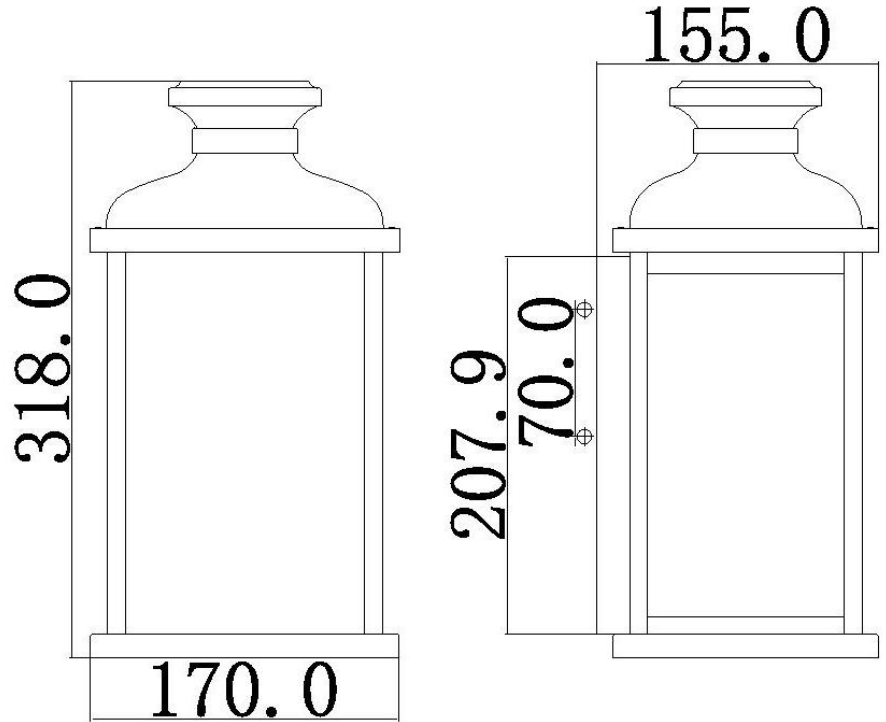

BRAND: PEDIMENT
STYLE: 2LT WALL LIGHT SMALL

1. Item Code	FE/PEDIMENT/S	23. Maximum Drop	N/A
2. Drawing No.	FE OLI 1100 Pediment S	24. Adjustable?	NO
3. Tested?	No	25. Shade/Glass Material	CLEAR SEEDED GLASS
4. Final Sign-off Sample Done?	No	26. Shade Width (mm)	170
5. Category	OUTDOOR	27. Shade Height (mm)	318
6. Type	WALL LIGHT	28. Shade Depth (mm)	146
7. Finish	DARK AGED COOPER	29. Size of Back-Plate/Ceiling Rose (mm)	149 x 207.9
8. IP Rating	IP44	30. Main Material	Stainless, steel & Glass
9. Class	TBC	31. Power Cable Colour	N/A
10. Voltage	240V	32. Power Cable Length (mm)	200
11. Wattage (1)	2 X Max 60W	33. Chain Length (mm)	N/A
12. Wattage (2)	N/A	34. Rod Length (mm)	N/A
13. Lamp Holder Type (1)	2 X E14	35. PIR	NO
14. Lamp Holder Type (2)	N/A	36. Switch Type and location	N/A
15. No. of Lamps	2	37. Connection Method	IP44 Terminal Block on a 200mm tail
16. Lamp Supplied	NO	38. Plug Type	N/A
17. Dimmable?	DEPENDENT ON LAMP	39. Plug Colour	N/A
18. Lumen Output & Colour Temp	N/A	40. Product Weight (kg)	2.3
19. Overall Width/Diameter (mm)	170	41. Carton Dimensions (mm)	400 x 260 x 275
20. Overall Height (mm)	318	42. Carton Weight (kg)	2.8
21. Overall Depth (mm)	155	43. Notes 1	
22. Minimum Drop	N/A	44. Notes 2	