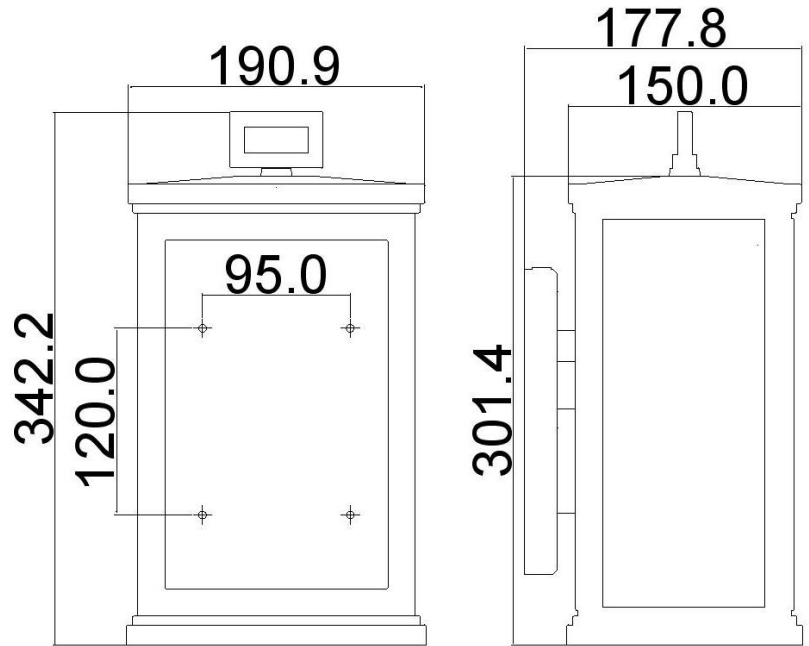

BRAND: Roscoe
STYLE: ILt Wall Light Medium

1. Item Code	FE/ROSCOE/M	23. Maximum Drop	N/a
2. Drawing No.	FE OLI2901 Roscoe Mv	24. Adjustable?	No
3. Tested?	No	25. Shade/Glass Material	White Opal Etched Glass
4. Final Sign-off Sample Done?	No	26. Shade Width (mm)	190.9
5. Category	Outdoor	27. Shade Height (mm)	301.4
6. Type	Wall Light	28. Shade Depth (mm)	150
7. Finish	Textured Black	29. Size of Back-Plate/Ceiling Rose (mm)	152 x 196
8. IP Rating	IP44	30. Main Material	EPMM, STEEL & GLASS
9. Class	I	31. Power Cable Colour	N/a
10. Voltage	240v	32. Power Cable Length (mm)	200
11. Wattage (1)	1 x Max 75w	33. Chain Length (mm)	N/a
12. Wattage (2)	N/a	34. Rod Length (mm)	N/a
13. Lamp Holder Type (1)	1 x E27	35. PIR	No
14. Lamp Holder Type (2)	N/a	36. Switch Type and location	N/a
15. No. of Lamps	1	37. Connection Method	IP44 Terminal Block
16. Lamp Supplied	No	38. Plug Type	N/a
17. Dimmable?	Dependent on Lamp	39. Plug Colour	N/a
18. Lumen Output & Colour Temp	N/a	40. Product Weight (kg)	2.8
19. Overall Width/Diameter (mm)	190.9	41. Carton Dimensions (mm)	450 X 270 X 265
20. Overall Height (mm)	342.2	42. Carton Weight (kg)	3.4
21. Overall Depth (mm)	177.8	43. Notes 1	Clear Etched Glass Bottom Panel
22. Minimum Drop	N/a	44. Notes 2	