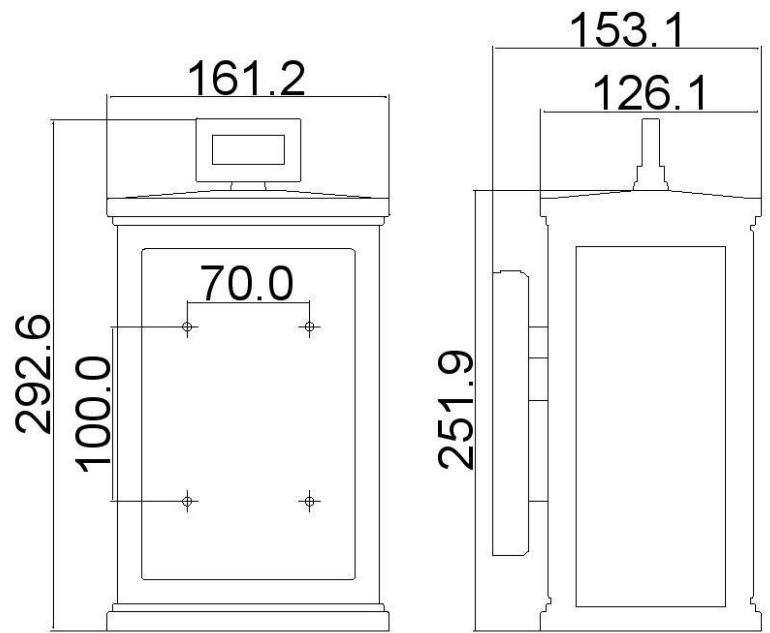

**BRAND: Roscoe**
**STYLE: 1Lt Wall Light Small**

1. Item Code	FE/ROSCOE/S	23. Maximum Drop	N/a
2. Drawing No.	FE OLI2900 Roscoe S	24. Adjustable?	No
3. Tested?	No	25. Shade/Glass Material	White Opal Etched Glass
4. Final Sign-off Sample Done?	No	26. Shade Width (mm)	161.2
5. Category	Outdoor	27. Shade Height (mm)	251.9
6. Type	Wall Light	28. Shade Depth (mm)	126.1
7. Finish	Textured Black	29. Size of Back-Plate/Ceiling Rose (mm)	127 x 162
8. IP Rating	IP44	30. Main Material	EPMM, STEEL & GLASS
9. Class	I	31. Power Cable Colour	N/a
10. Voltage	240v	32. Power Cable Length (mm)	200
11. Wattage (1)	1 x Max 60w	33. Chain Length (mm)	N/a
12. Wattage (2)	N/a	34. Rod Length (mm)	N/a
13. Lamp Holder Type (1)	1 x E27	35. PIR	No
14. Lamp Holder Type (2)	N/a	36. Switch Type and location	N/a
15. No. of Lamps	1	37. Connection Method	IP44 Terminal Block
16. Lamp Supplied	No	38. Plug Type	N/a
17. Dimmable?	Dependent on Lamp	39. Plug Colour	N/a
18. Lumen Output & Colour Temp	N/a	40. Product Weight (kg)	1.9
19. Overall Width/Diameter (mm)	161.2	41. Carton Dimensions (mm)	410 X 230 X 235
20. Overall Height (mm)	292.6	42. Carton Weight (kg)	2.4
21. Overall Depth (mm)	153.1	43. Notes 1	Clear Etched Glass Bottom Panel
22. Minimum Drop	N/a	44. Notes 2	