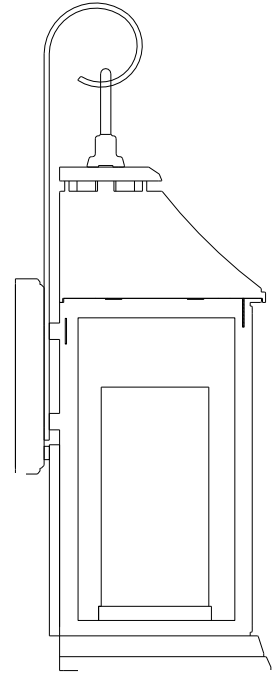

**RANGE: FEISS**
**STYLE: SHEPHERD LARGE WALL LANTERN**

1. Item Code	FE/SHEPHERD/2L	23. Minimum Drop	n/a
2. Drawing No.	FE OLI0602	24. Maximum Drop	n/a
3. EAN/Barcode	-	25. Adjustable?	No
4. Tested?	No	26. Shade/Glass Material	Seeded Clear Glass
5. Final Sign-off Sample Done?	No	27. Shade Width (mm)	n/a
6. Category	Outdoor	28. Shade Height (mm)	n/a
7. Type	Outdoor Wall Lantern	29. Shade Depth (mm)	n/a
8. Finish	Dark Weathered Zinc	30. Size of Back-Plate/Ceiling Rose (mm)	150 x 190
9. IP Rating	IP44	31. Main Material	Plastic
10. Class	I	32. Power Cable Colour	Brown & Blue
11. Voltage	240v	33. Power Cable Length (mm)	200
12. Wattage (1)	75	34. Chain Length (mm)	n/a
13. Wattage (2)	n/a	35. Rod Length (mm)	n/a
14. Lamp Holder Type (1)	E27	36. PIR	n/a
15. Lamp Holder Type (2)	n/a	37. Switch Type and location	n/a
16. No. of Lamps	1	38. Connection Method	Terminal Block
17. Lamp Supplied	None	39. Plug Type	n/a
18. Dimmable?	Depends On Lamp	40. Plug Colour	n/a
19. Lumen Output	Depends On Lamp	41. Product Weight (kg)	5.9
20. Overall Width/Diameter (mm)	216	42. Carton Dimensions (mm)	-
21. Overall Height (mm)	650	43. Carton Weight (kg)	-
22. Overall Depth (mm)	245	44. Notes	Opal Etched Glass