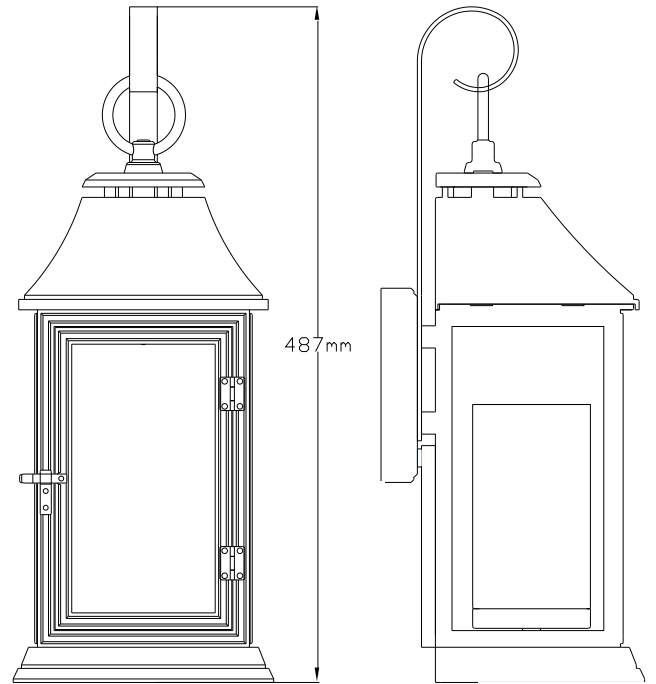

RANGE: FEISS
STYLE: SHEPHERD MEDIUM WALL LANTERN

1. Item Code	FE/SHEPHERD/2M	23. Minimum Drop	n/a
2. Drawing No.	FE OLI0601	24. Maximum Drop	n/a
3. EAN/Barcode	-	25. Adjustable?	No
4. Tested?	No	26. Shade/Glass Material	Seeded Clear Glass
5. Final Sign-off Sample Done?	No	27. Shade Width (mm)	n/a
6. Category	Outdoor	28. Shade Height (mm)	n/a
7. Type	Outdoor Wall Lantern	29. Shade Depth (mm)	n/a
8. Finish	Dark Weathered Zinc	30. Size of Back-Plate/Ceiling Rose (mm)	116 x 140
9. IP Rating	IP44	31. Main Material	Plastic
10. Class	I	32. Power Cable Colour	Brown & Blue
11. Voltage	240v	33. Power Cable Length (mm)	200
12. Wattage (1)	75	34. Chain Length (mm)	n/a
13. Wattage (2)	n/a	35. Rod Length (mm)	n/a
14. Lamp Holder Type (1)	E27	36. PIR	n/a
15. Lamp Holder Type (2)	n/a	37. Switch Type and location	n/a
16. No. of Lamps	1	38. Connection Method	Terminal Block
17. Lamp Supplied	None	39. Plug Type	n/a
18. Dimmable?	Depends On Lamp	40. Plug Colour	n/a
19. Lumen Output	Depends On Lamp	41. Product Weight (kg)	3.6
20. Overall Width/Diameter (mm)	190	42. Carton Dimensions (mm)	-
21. Overall Height (mm)	487	43. Carton Weight (kg)	-
22. Overall Depth (mm)	184	44. Notes	Opal Etched Inner Shade