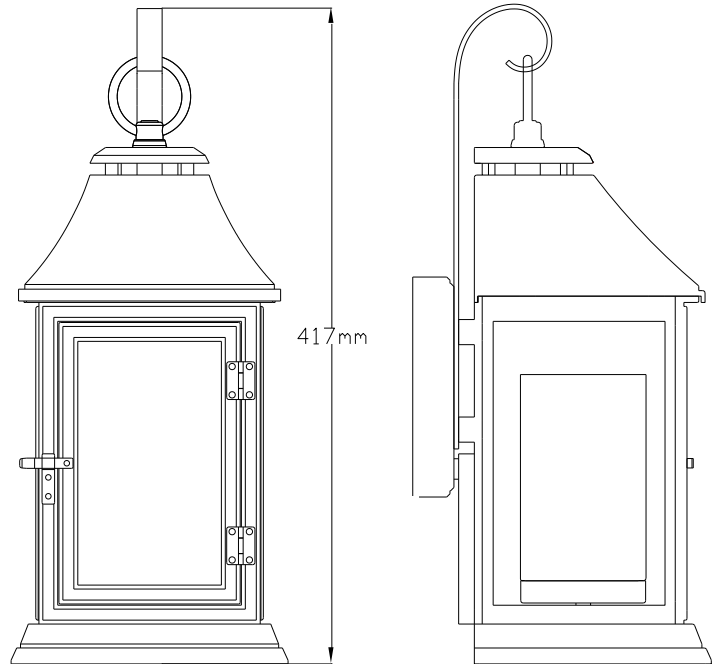

RANGE: FEISS
STYLE: SHEPHERD SMALL WALL LANTERN

1. Item Code	FE/SHEPHERD/2S	23. Minimum Drop	n/a
2. Drawing No.	FE OL0600	24. Maximum Drop	n/a
3. EAN/Barcode	-	25. Adjustable?	No
4. Tested?	No	26. Shade/Glass Material	Seeded Clear Glass
5. Final Sign-off Sample Done?	No	27. Shade Width (mm)	n/a
6. Category	Outdoor	28. Shade Height (mm)	n/a
7. Type	Outdoor Wall Lantern	29. Shade Depth (mm)	n/a
8. Finish	Dark Weathered Zinc	30. Size of Back-Plate/Ceiling Rose (mm)	116 x 140
9. IP Rating	IP44	31. Main Material	Plastic
10. Class	I	32. Power Cable Colour	Brown & Blue
11. Voltage	240v	33. Power Cable Length (mm)	200
12. Wattage (1)	75	34. Chain Length (mm)	n/a
13. Wattage (2)	n/a	35. Rod Length (mm)	n/a
14. Lamp Holder Type (1)	E27	36. PIR	n/a
15. Lamp Holder Type (2)	n/a	37. Switch Type and location	n/a
16. No. of Lamps	1	38. Connection Method	Terminal Block
17. Lamp Supplied	None	39. Plug Type	n/a
18. Dimmable?	Depends On Lamp	40. Plug Colour	n/a
19. Lumen Output	Depends On Lamp	41. Product Weight (kg)	3.2
20. Overall Width/Diameter (mm)	178	42. Carton Dimensions (mm)	-
21. Overall Height (mm)	419	43. Carton Weight (kg)	-
22. Overall Depth (mm)	184	44. Notes	Opal Etched Inner Shade