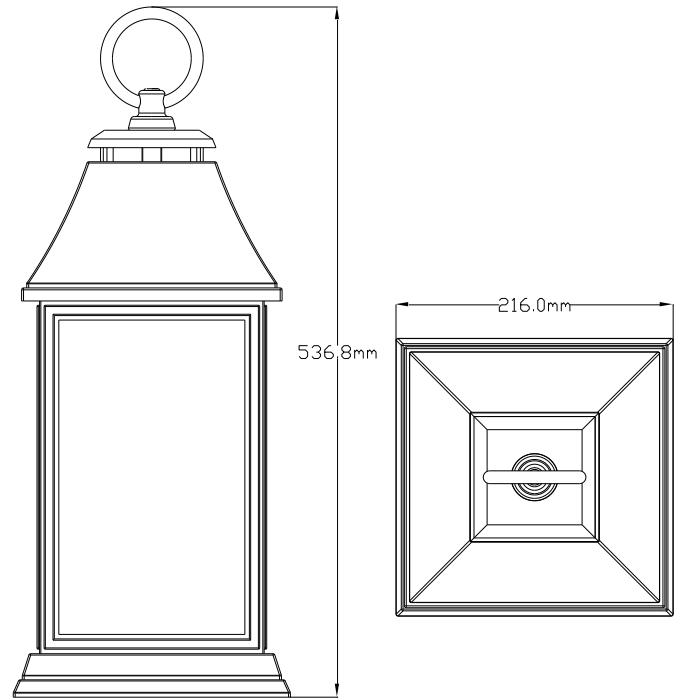

RANGE: FEISS
STYLE: SHEPHERD LARGE CHAIN LANTERN

1. Item Code	FE/SHEPHERD/8L	23. Minimum Drop	633
2. Drawing No.	FE OLI0611	24. Maximum Drop	2189
3. EAN/Barcode	-	25. Adjustable?	Yes
4. Tested?	No	26. Shade/Glass Material	Seeded Clear Glass
5. Final Sign-off Sample Done?	No	27. Shade Width (mm)	n/a
6. Category	Outdoor	28. Shade Height (mm)	n/a
7. Type	Outdoor Pendant	29. Shade Depth (mm)	n/a
8. Finish	Dark Weathered Zinc	30. Size of Back-Plate/Ceiling Rose (mm)	130
9. IP Rating	IP44	31. Main Material	Plastic
10. Class	I	32. Power Cable Colour	Black
11. Voltage	240v	33. Power Cable Length (mm)	Adequate To Chain Length
12. Wattage (1)	75	34. Chain Length (mm)	1524
13. Wattage (2)	n/a	35. Rod Length (mm)	n/a
14. Lamp Holder Type (1)	E27	36. PIR	n/a
15. Lamp Holder Type (2)	n/a	37. Switch Type and location	n/a
16. No. of Lamps	1	38. Connection Method	Terminal Block
17. Lamp Supplied	None	39. Plug Type	n/a
18. Dimmable?	Depends On Lamp	40. Plug Colour	n/a
19. Lumen Output	Depends On Lamp	41. Product Weight (kg)	5.2
20. Overall Width/Diameter (mm)	216	42. Carton Dimensions (mm)	-
21. Overall Height (mm)	537	43. Carton Weight (kg)	-
22. Overall Depth (mm)	216	44. Notes	Opal Etched Inner Shade