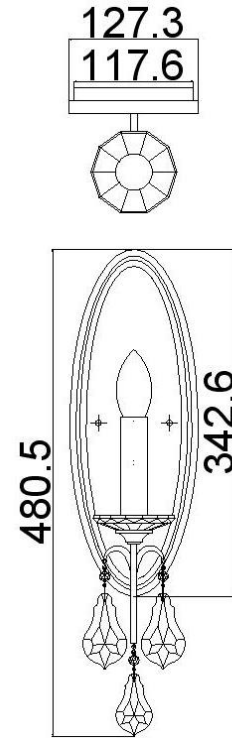

BRAND: Valentina
STYLE: ILt Wall Light

1. Item Code	FE/VALENTINA I	23. Maximum Drop	N/a
2. Drawing No.	FE WBI 449 Valentina I	24. Adjustable?	No
3. Tested?	No	25. Shade/Glass Material	N/a
4. Final Sign-off Sample Done?	No	26. Shade Width (mm)	N/a
5. Category	Indoor	27. Shade Height (mm)	N/a
6. Type	Wall Light	28. Shade Depth (mm)	N/a
7. Finish	Oxidized Bronze	29. Size of Back-Plate/Ceiling Rose (mm)	117.6 x 342.6
8. IP Rating	N/a	30. Main Material	Steel
9. Class	I	31. Power Cable Colour	N/a
10. Voltage	240v	32. Power Cable Length (mm)	203
11. Wattage (1)	1 x Max 60w	33. Chain Length (mm)	N/a
12. Wattage (2)	N/a	34. Rod Length (mm)	N/a
13. Lamp Holder Type (1)	1 x E14	35. PIR	No
14. Lamp Holder Type (2)	N/a	36. Switch Type and location	N/a
15. No. of Lamps	1	37. Connection Method	Terminal Block
16. Lamp Supplied	No	38. Plug Type	N/a
17. Dimmable?	Dependent on Lamp	39. Plug Colour	N/a
18. Lumen Output & Colour Temp	N/a	40. Product Weight (kg)	1.25
19. Overall Width/Diameter (mm)	127.3	41. Carton Dimensions (mm)	470 x 203 x 165
20. Overall Height (mm)	480.5	42. Carton Weight (kg)	2.1
21. Overall Depth (mm)	123.5	43. Notes 1	
22. Minimum Drop	N/a	44. Notes 2	