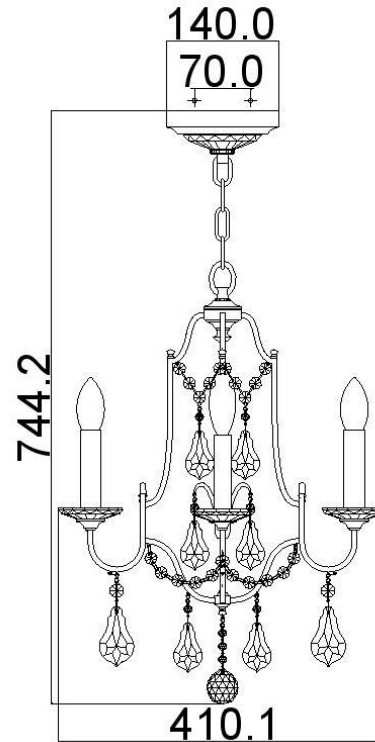

**BRAND: Valentina**
**STYLE: 4Lt Chandelier**

1. Item Code	FE/VALENTINA4	23. Maximum Drop	2076
2. Drawing No.	FE F2480 Valentina 4	24. Adjustable?	Yes – Height Adjustable
3. Tested?	No	25. Shade/Glass Material	N/a
4. Final Sign-off Sample Done?	No	26. Shade Width (mm)	N/a
5. Category	Indoor	27. Shade Height (mm)	N/a
6. Type	Chandelier	28. Shade Depth (mm)	N/a
7. Finish	Oxidized Bronze	29. Size of Back-Plate/Ceiling Rose (mm)	140 x 140
8. IP Rating	N/a	30. Main Material	Steel
9. Class	I	31. Power Cable Colour	Gold
10. Voltage	240v	32. Power Cable Length (mm)	4572
11. Wattage (1)	4 x Max 60w	33. Chain Length (mm)	1524
12. Wattage (2)	N/a	34. Rod Length (mm)	N/a
13. Lamp Holder Type (1)	4 x E14	35. PIR	No
14. Lamp Holder Type (2)	N/a	36. Switch Type and location	N/a
15. No. of Lamps	4	37. Connection Method	Terminal Block
16. Lamp Supplied	No	38. Plug Type	N/a
17. Dimmable?	Dependent on Lamp	39. Plug Colour	N/a
18. Lumen Output & Colour Temp	N/a	40. Product Weight (kg)	5.5
19. Overall Width/Diameter (mm)	410.1	41. Carton Dimensions (mm)	343 x 343 x 432
20. Overall Height (mm)	744.2 (As Shown)	42. Carton Weight (kg)	6.22
21. Overall Depth (mm)	410.1	43. Notes 1	
22. Minimum Drop	743	44. Notes 2	