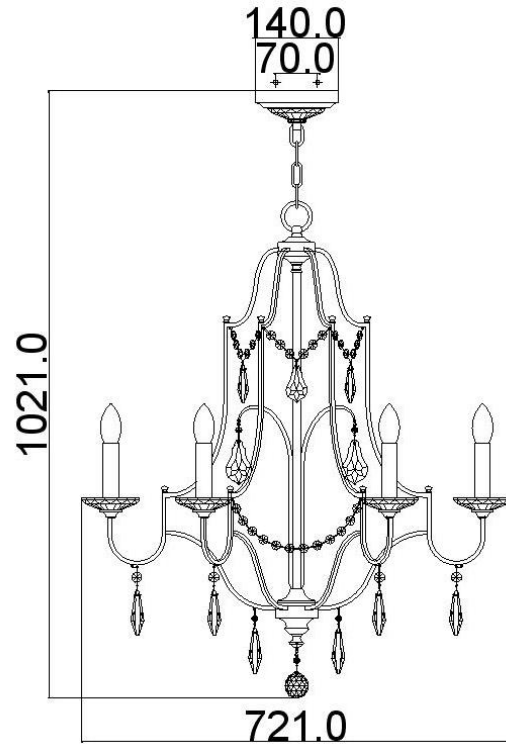

**BRAND: Valentina**
**STYLE: 6Lt Chandelier**

1. Item Code	FE/VALENTINA6	23. Maximum Drop	2356
2. Drawing No.	FE F2478 Valentina 6	24. Adjustable?	Yes – Height Adjustable
3. Tested?	No	25. Shade/Glass Material	N/a
4. Final Sign-off Sample Done?	No	26. Shade Width (mm)	N/a
5. Category	Indoor	27. Shade Height (mm)	N/a
6. Type	Chandelier	28. Shade Depth (mm)	N/a
7. Finish	Oxidized Bronze	29. Size of Back-Plate/Ceiling Rose (mm)	140 x 140
8. IP Rating	N/a	30. Main Material	Steel
9. Class	I	31. Power Cable Colour	Gold
10. Voltage	240v	32. Power Cable Length (mm)	4572
11. Wattage (1)	6 x Max 60w	33. Chain Length (mm)	1524
12. Wattage (2)	N/a	34. Rod Length (mm)	N/a
13. Lamp Holder Type (1)	6 x E14	35. PIR	No
14. Lamp Holder Type (2)	N/a	36. Switch Type and location	N/a
15. No. of Lamps	6	37. Connection Method	Terminal Block
16. Lamp Supplied	No	38. Plug Type	N/a
17. Dimmable?	Dependent on Lamp	39. Plug Colour	N/a
18. Lumen Output & Colour Temp	N/a	40. Product Weight (kg)	11
19. Overall Width/Diameter (mm)	721	41. Carton Dimensions (mm)	730 x 489 x 756
20. Overall Height (mm)	1021 (As Shown)	42. Carton Weight (kg)	13.79
21. Overall Depth (mm)	721	43. Notes 1	
22. Minimum Drop	1022	44. Notes 2	