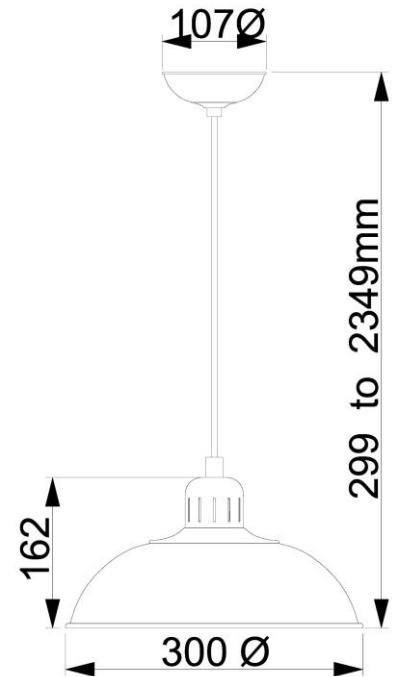

RANGE: Elstead
STYLE: Franklin/P pendant

1. Item Code	Franklin/P GY/CR/RED/GRN	23. Minimum Drop	299mm
2. Drawing No.	00158 I of 4. Supplier ref.15001	24. Maximum Drop	2349mm
3. EAN/Barcode	TBC	25. Adjustable?	Yes – cable length
4. Tested	No	26. Shade Material	Mild steel
5. Final Sign-off Sample Done?	Yes.	27. Shade Width (mm)	300
6. Category	Indoor	28. Shade Height (mm)	102
7. Type	Pendant	29. Shade Depth (mm)	(note: all shade inners white)
8. Finish	Grey/cream/red/green painted	30. Size of Back-Plate/Ceiling Rose	107mm diameter
9. IP Rating	IP20	31. Main Material	Mild steel
10. Class	I	32. Power Cable Colour	PVC 3-core black braid & earth tag
11. Voltage	240V	33. Power Cable Length (mm)	Supplied with 2150mm of cord
12. Wattage (1)	Max 60w	34. Chain Length (mm)	N/A
13. Wattage (2)	N/A	35. Rod Length (mm)	N/A
14. Lamp Holder Type (1)	E27	36. PIR	No
15. Lamp Holder Type (2)	N/A	37. Switch Type and location	N/A
16. No. of Lamps	1	38. Connection Method	Terminal block
17. Lamp Supplied	No	39. Plug Type	N/A
18. Dimmable?	Depends on lamp used	40. Plug Colour	N/A
19. Lumen Output	N/A	41. Product Weight	0.9KG
20. Overall Width/Diameter	300mm	42. Carton Dimensions (mm)	355x160x355. Outer 375x375x670
21. Overall Height (mm)	162mm	43. Carton Weight (kg)	Outer pack x4. Outer cube 0.094m2
22. Overall Depth (mm)	N/A	44. Notes	Chrome metal cord grips