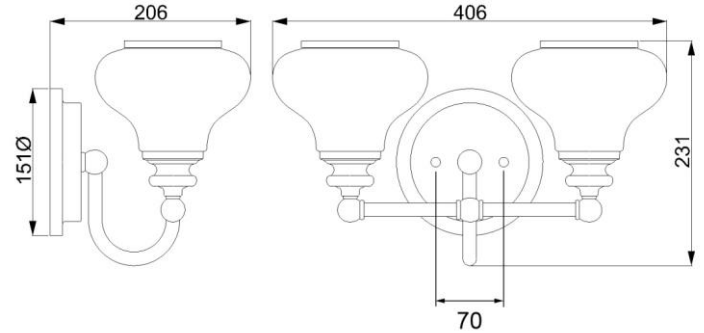

BRAND: Ainsley
STYLE: 2 arm bathroom wall light

1. Item Code	HK/AINSLEY2 BATH	23. Maximum Drop	N/A
2. Drawing No.	HK 56552 Ainsley 2	24. Adjustable?	No
3. Tested?	No	25. Shade/Glass Material	Cased Opal
4. Final Sign-off Sample Done?	No	26. Shade Width (mm)	160
5. Category	Indoors	27. Shade Height (mm)	118
6. Type	Wall	28. Shade Depth (mm)	160
7. Finish	Polished Chrome	29. Size of Back-Plate/Ceiling Rose (mm)	151 diameter
8. IP Rating	IP44	30. Main Material	Mild steel + Glass
9. Class	2	31. Power Cable Colour	Blue / brown
10. Voltage	240v	32. Power Cable Length (mm)	Supplied with 200mm tail
11. Wattage (1)	2 x 3.5w LED	33. Chain Length (mm)	N/A
12. Wattage (2)	N/A	34. Rod Length (mm)	N/A
13. Lamp Holder Type (1)	G9	35. PIR	No
14. Lamp Holder Type (2)	N/A	36. Switch Type and location	N/A
15. No. of Lamps	1	37. Connection Method	IP44 terminal block
16. Lamps Supplied	Yes	38. Plug Type	N/A
17. Dimmable?	Not with lamps supplied	39. Plug Colour	N/A
18. Lumen Output & Colour Temp	(Lamp) 2 x 320lm and 3000k	40. Product Weight (kg)	1.28
19. Overall Width/Diameter (mm)	406	41. Carton Dimensions (mm)	606mm x 216mm x 248mm
20. Overall Height (mm)	231	42. Carton Weight (kg)	1.86
21. Overall Depth (mm)	206	43. Notes 1	Supplied with 2 x G9 LED lamp
22. Minimum Drop	N/A	44. Notes 2	