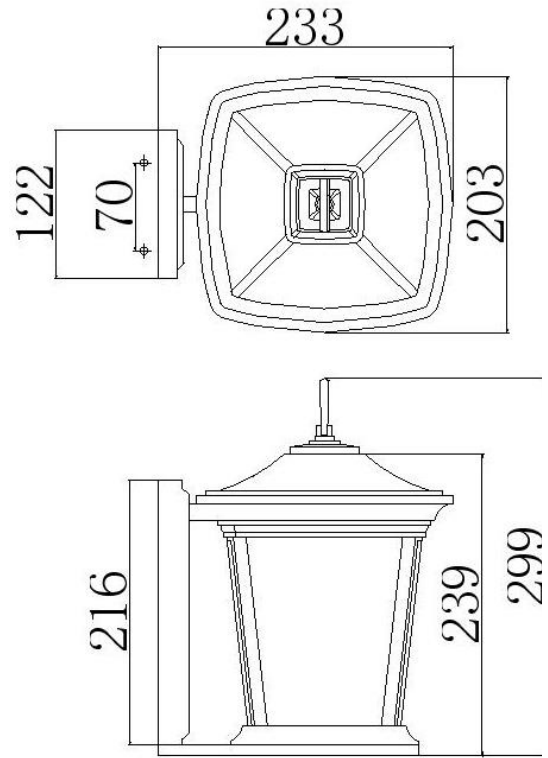

BRAND: BROMLEY
STYLE: ILT WALL LIGHT

1. Item Code	HK/BROMLEY2/S	23. Maximum Drop	N/A
2. Drawing No.	HK 2368 Bromley 2S	24. Adjustable?	NO
3. Tested?	TBC	25. Shade/Glass Material	CLEAR GLASS
4. Final Sign-off Sample Done?	TBC	26. Shade Width (mm)	203
5. Category	OUTDOOR	27. Shade Height (mm)	239
6. Type	WALL LIGHT	28. Shade Depth (mm)	203
7. Finish	OIL RUBBED BRONZE	29. Size of Back-Plate/Ceiling Rose (mm)	122 X 216
8. IP Rating	IP44	30. Main Material	ALUMINUM
9. Class	I	31. Power Cable Colour	N/A
10. Voltage	240V	32. Power Cable Length (mm)	360
11. Wattage (1)	1 X MAX 60W	33. Chain Length (mm)	N/A
12. Wattage (2)	N/A	34. Rod Length (mm)	N/A
13. Lamp Holder Type (1)	1 X E27	35. PIR	NO
14. Lamp Holder Type (2)	N/A	36. Switch Type and location	N/A
15. No. of Lamps	1	37. Connection Method	IP44 Terminal Block On 200mm Tail
16. Lamp Supplied	NO	38. Plug Type	N/A
17. Dimmable?	DEPENDENT ON LAMP	39. Plug Colour	N/A
18. Lumen Output & Colour Temp	N/A	40. Product Weight (kg)	1.4KG
19. Overall Width/Diameter (mm)	203	41. Carton Dimensions (mm)	300 x 270 x 380
20. Overall Height (mm)	299	42. Carton Weight (kg)	2.26
21. Overall Depth (mm)	233	43. Notes 1	Clear Glass Bottom Panel
22. Minimum Drop	N/A	44. Notes 2	