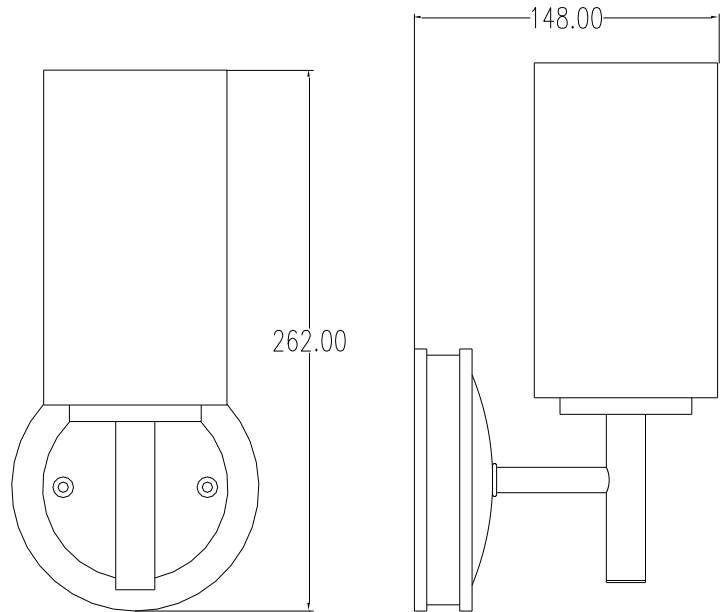

**RANGE: HINKLEY**
**STYLE: COLLIER 1LT WALL LIGHT**

1. Item Code	HK/COLLIER I	23. Minimum Drop	n/a
2. Drawing No.	HK3380HB REV-D	24. Maximum Drop	n/a
3. EAN/Barcode	-	25. Adjustable?	No
4. Tested?	No	26. Shade/Glass Material	Clear Seeded glass
5. Final Sign-off Sample Done?	No	27. Shade Width (mm)	n/a
6. Category	Indoor	28. Shade Height (mm)	n/a
7. Type	Wall Light	29. Shade Depth (mm)	n/a
8. Finish	Heritage Brass	30. Size of Back-Plate/Ceiling Rose (mm)	127
9. IP Rating	n/a	31. Main Material	Mild Steel
10. Class	I	32. Power Cable Colour	Black
11. Voltage	240V	33. Power Cable Length (mm)	200
12. Wattage (1)	100	34. Chain Length (mm)	n/a
13. Wattage (2)	n/a	35. Rod Length (mm)	n/a
14. Lamp Holder Type (1)	E27	36. PIR	No
15. Lamp Holder Type (2)	n/a	37. Switch Type and location	n/a
16. No. of Lamps	1	38. Connection Method	Terminal Connection
17. Lamp Supplied	None	39. Plug Type	n/a
18. Dimmable?	Depends On Lamp	40. Plug Colour	n/a
19. Lumen Output	Depends On Lamp	41. Product Weight (kg)	0.75
20. Overall Width/Diameter (mm)	127	42. Carton Dimensions (mm)	-
21. Overall Height (mm)	262	43. Carton Weight (kg)	1.1
22. Overall Depth (mm)	148	44. Notes	-