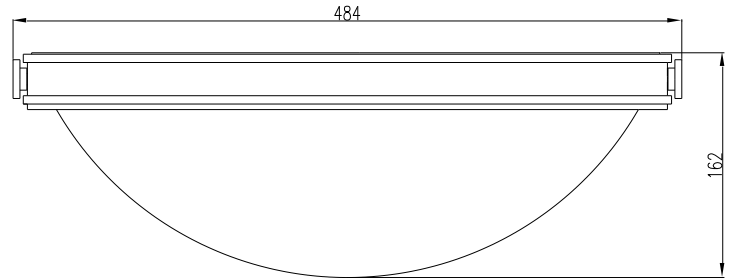

RANGE: HINKLEY
STYLE: MAXWELL MEDIUM FLUSH

1. Item Code	HK/COLLIER/F/M	23. Minimum Drop	n/a
2. Drawing No.	HK3783 REV-A	24. Maximum Drop	n/a
3. EAN/Barcode	-	25. Adjustable?	No
4. Tested?	No	26. Shade/Glass Material	Opal Clouded Glass
5. Final Sign-off Sample Done?	No	27. Shade Width (mm)	n/a
6. Category	Indoor	28. Shade Height (mm)	n/a
7. Type	Ceiling Flush	29. Shade Depth (mm)	n/a
8. Finish	Heritage Brass	30. Size of Back-Plate/Ceiling Rose (mm)	n/a
9. IP Rating	n/a	31. Main Material	Mild Steel
10. Class	I	32. Power Cable Colour	Black
11. Voltage	240V	33. Power Cable Length (mm)	200
12. Wattage (1)	60	34. Chain Length (mm)	n/a
13. Wattage (2)	n/a	35. Rod Length (mm)	n/a
14. Lamp Holder Type (1)	E27	36. PIR	No
15. Lamp Holder Type (2)	n/a	37. Switch Type and location	n/a
16. No. of Lamps	3	38. Connection Method	Terminal Connection
17. Lamp Supplied	None	39. Plug Type	n/a
18. Dimmable?	Depends On Lamp	40. Plug Colour	n/a
19. Lumen Output	Depends On Lamp	41. Product Weight (kg)	4.5
20. Overall Width/Diameter (mm)	483	42. Carton Dimensions (mm)	-
21. Overall Height (mm)	165	43. Carton Weight (kg)	5.95
22. Overall Depth (mm)	-	44. Notes	Etched Glass (painted white inside)