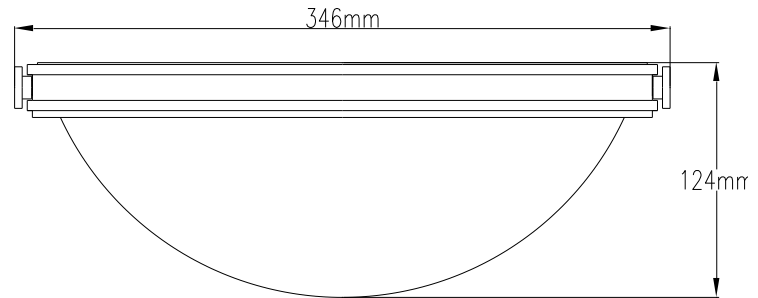

RANGE: HINKLEY
STYLE: COLLIER SMALL FLUSH

1. Item Code	HK/COLLIER/F/S	23. Minimum Drop	n/a
2. Drawing No.	HK3782 REV-A	24. Maximum Drop	n/a
3. EAN/Barcode	-	25. Adjustable?	n/a
4. Tested?	No	26. Shade/Glass Material	Opal Etched Glass
5. Final Sign-off Sample Done?	No	27. Shade Width (mm)	n/a
6. Category	Indoor	28. Shade Height (mm)	n/a
7. Type	Small Flush	29. Shade Depth (mm)	n/a
8. Finish	Heritage Brass	30. Size of Back-Plate/Ceiling Rose (mm)	322
9. IP Rating	n/a	31. Main Material	Mild Steel
10. Class	1	32. Power Cable Colour	Black
11. Voltage	240	33. Power Cable Length (mm)	200
12. Wattage (1)	40	34. Chain Length (mm)	n/a
13. Wattage (2)	n/a	35. Rod Length (mm)	n/a
14. Lamp Holder Type (1)	E27	36. PIR	No
15. Lamp Holder Type (2)	n/a	37. Switch Type and location	n/a
16. No. of Lamps	2	38. Connection Method	Terminal Block
17. Lamp Supplied	None	39. Plug Type	n/a
18. Dimmable?	Depends on Lamp	40. Plug Colour	n/a
19. Lumen Output	Depends on Lamp	41. Product Weight (kg)	2.5
20. Overall Width/Diameter (mm)	346	42. Carton Dimensions (mm)	-
21. Overall Height (mm)	124	43. Carton Weight (kg)	-
22. Overall Depth (mm)	346	44. Notes	Etched Glass (painted white inside)