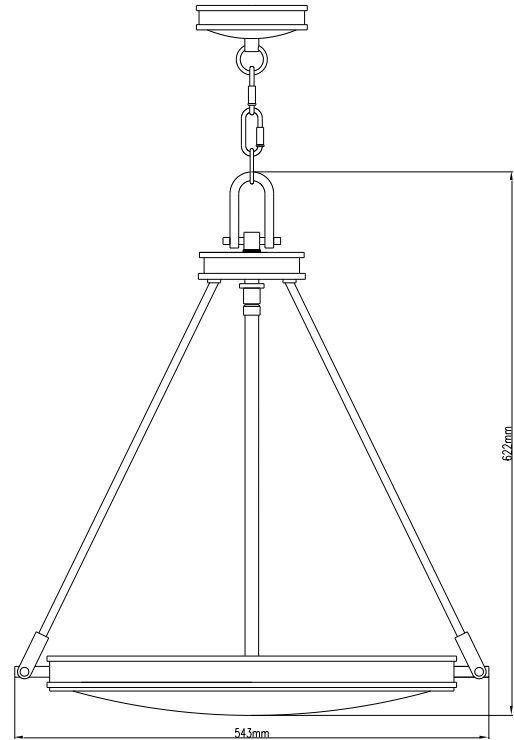

RANGE: HINKLEY
STYLE: COLLIER 4LT PENDANT

1. Item Code	HK/COLLIER/P	23. Minimum Drop	772
2. Drawing No.	HK3384HB REV-B	24. Maximum Drop	3770
3. EAN/Barcode	-	25. Adjustable?	No
4. Tested?	No	26. Shade/Glass Material	Opal Etched Glass
5. Final Sign-off Sample Done?	No	27. Shade Width (mm)	n/a
6. Category	Indoor	28. Shade Height (mm)	n/a
7. Type	Pendant	29. Shade Depth (mm)	n/a
8. Finish	Heritage Brass	30. Size of Back-Plate/Ceiling Rose (mm)	127
9. IP Rating	n/a	31. Main Material	Mild Steel
10. Class	I	32. Power Cable Colour	Brown
11. Voltage	240V	33. Power Cable Length (mm)	Adequate To Chain Length
12. Wattage (1)	60	34. Chain Length (mm)	3048
13. Wattage (2)	n/a	35. Rod Length (mm)	n/a
14. Lamp Holder Type (1)	E14	36. PIR	No
15. Lamp Holder Type (2)	n/a	37. Switch Type and location	n/a
16. No. of Lamps	4	38. Connection Method	Terminal Connection
17. Lamp Supplied	None	39. Plug Type	n/a
18. Dimmable?	Depends On Lamp	40. Plug Colour	n/a
19. Lumen Output	Depends On Lamp	41. Product Weight (kg)	7.5
20. Overall Width/Diameter (mm)	543	42. Carton Dimensions (mm)	-
21. Overall Height (mm)	621	43. Carton Weight (kg)	-
22. Overall Depth (mm)	543	44. Notes	Etched Glass