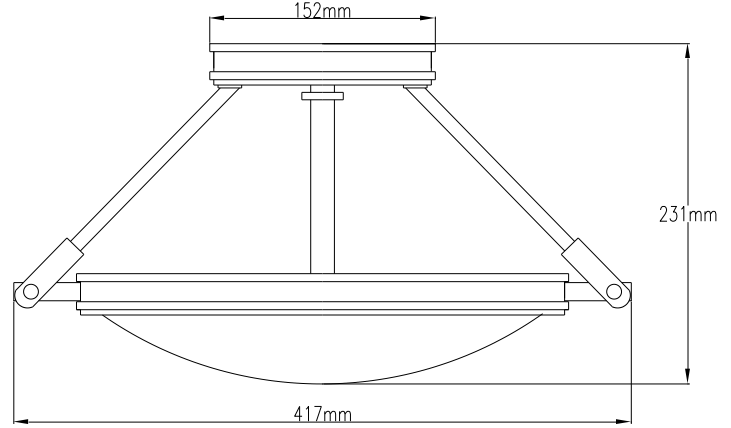

RANGE: HINKLEY
STYLE: COLLIER SMALL SEMI-FLUSH

1. Item Code	HK/COLLIER/SF/S	23. Minimum Drop	n/a
2. Drawing No.	HK3381 REV-A	24. Maximum Drop	n/a
3. EAN/Barcode	-	25. Adjustable?	n/a
4. Tested?	No	26. Shade/Glass Material	Opal Etched Glass
5. Final Sign-off Sample Done?	No	27. Shade Width (mm)	n/a
6. Category	Indoor	28. Shade Height (mm)	n/a
7. Type	Small Semi-Flush	29. Shade Depth (mm)	n/a
8. Finish	Heritage Brass	30. Size of Back-Plate/Ceiling Rose (mm)	152
9. IP Rating	n/a	31. Main Material	Mild Steel
10. Class	I	32. Power Cable Colour	Black
11. Voltage	240	33. Power Cable Length (mm)	200
12. Wattage (1)	60	34. Chain Length (mm)	n/a
13. Wattage (2)	n/a	35. Rod Length (mm)	n/a
14. Lamp Holder Type (1)	E14	36. PIR	No
15. Lamp Holder Type (2)	n/a	37. Switch Type and location	n/a
16. No. of Lamps	3	38. Connection Method	Terminal Block
17. Lamp Supplied	None	39. Plug Type	n/a
18. Dimmable?	Depends on Lamp	40. Plug Colour	n/a
19. Lumen Output	Depends on Lamp	41. Product Weight (kg)	2
20. Overall Width/Diameter (mm)	417	42. Carton Dimensions (mm)	-
21. Overall Height (mm)	231	43. Carton Weight (kg)	-
22. Overall Depth (mm)	417	44. Notes	Etched Glass