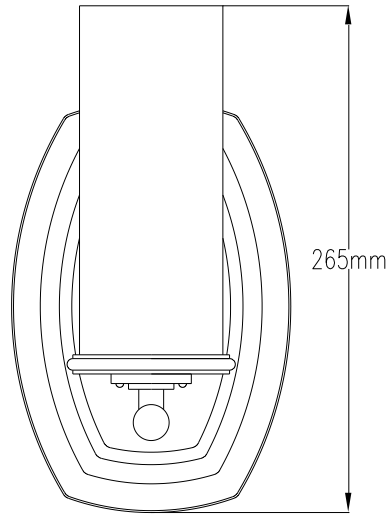

**RANGE: HINKLEY**
**STYLE: DAKOTA ILT WALL LIGHT**

1. Item Code	HK/DAKOTA I	23. Minimum Drop	n/a
2. Drawing No.	HK4780PL REV-C	24. Maximum Drop	n/a
3. EAN/Barcode	-	25. Adjustable?	No
4. Tested?	No	26. Shade/Glass Material	Clear Seeded glass
5. Final Sign-off Sample Done?	No	27. Shade Width (mm)	n/a
6. Category	Indoor	28. Shade Height (mm)	n/a
7. Type	Wall Light	29. Shade Depth (mm)	n/a
8. Finish	Polished Antique Nickel	30. Size of Back-Plate/Ceiling Rose (mm)	146 x 215
9. IP Rating	n/a	31. Main Material	Mild Steel
10. Class	I	32. Power Cable Colour	Black
11. Voltage	240V	33. Power Cable Length (mm)	200
12. Wattage (1)	60	34. Chain Length (mm)	n/a
13. Wattage (2)	n/a	35. Rod Length (mm)	n/a
14. Lamp Holder Type (1)	E14	36. PIR	No
15. Lamp Holder Type (2)	n/a	37. Switch Type and location	n/a
16. No. of Lamps	1	38. Connection Method	Terminal Connection
17. Lamp Supplied	None	39. Plug Type	n/a
18. Dimmable?	Depends On Lamp	40. Plug Colour	n/a
19. Lumen Output	Depends On Lamp	41. Product Weight (kg)	1.2
20. Overall Width/Diameter (mm)	146	42. Carton Dimensions (mm)	-
21. Overall Height (mm)	265	43. Carton Weight (kg)	0.8
22. Overall Depth (mm)	145	44. Notes	-