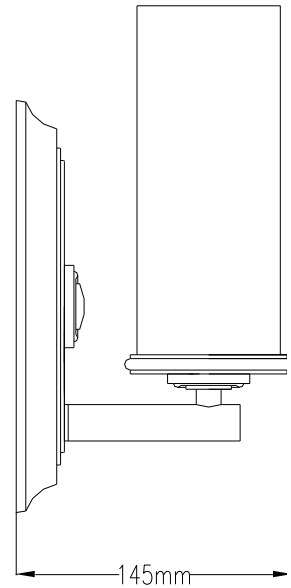

**RANGE: HINKLEY**
**STYLE: DAKOTA ILT WALL LIGHT**

1. Item Code	HK/DAKOTA I	23. Minimum Drop	n/a
2. Drawing No.	HK4780PL REV-C	24. Maximum Drop	n/a
3. EAN/Barcode	-	25. Adjustable?	No
4. Tested?	No	26. Shade/Glass Material	Clear Seeded glass
5. Final Sign-off Sample Done?	No	27. Shade Width (mm)	n/a
6. Category	Indoor	28. Shade Height (mm)	n/a
7. Type	Wall Light	29. Shade Depth (mm)	n/a
8. Finish	Polished Antique Nickel	30. Size of Back-Plate/Ceiling Rose (mm)	146 x 215
9. IP Rating	n/a	31. Main Material	Mild Steel
10. Class	I	32. Power Cable Colour	Black
11. Voltage	240V	33. Power Cable Length (mm)	200
12. Wattage (1)	60	34. Chain Length (mm)	n/a
13. Wattage (2)	n/a	35. Rod Length (mm)	n/a
14. Lamp Holder Type (1)	E14	36. PIR	No
15. Lamp Holder Type (2)	n/a	37. Switch Type and location	n/a
16. No. of Lamps	1	38. Connection Method	Terminal Connection
17. Lamp Supplied	None	39. Plug Type	n/a
18. Dimmable?	Depends On Lamp	40. Plug Colour	n/a
19. Lumen Output	Depends On Lamp	41. Product Weight (kg)	1.2
20. Overall Width/Diameter (mm)	146	42. Carton Dimensions (mm)	-
21. Overall Height (mm)	265	43. Carton Weight (kg)	0.8
22. Overall Depth (mm)	145	44. Notes	-