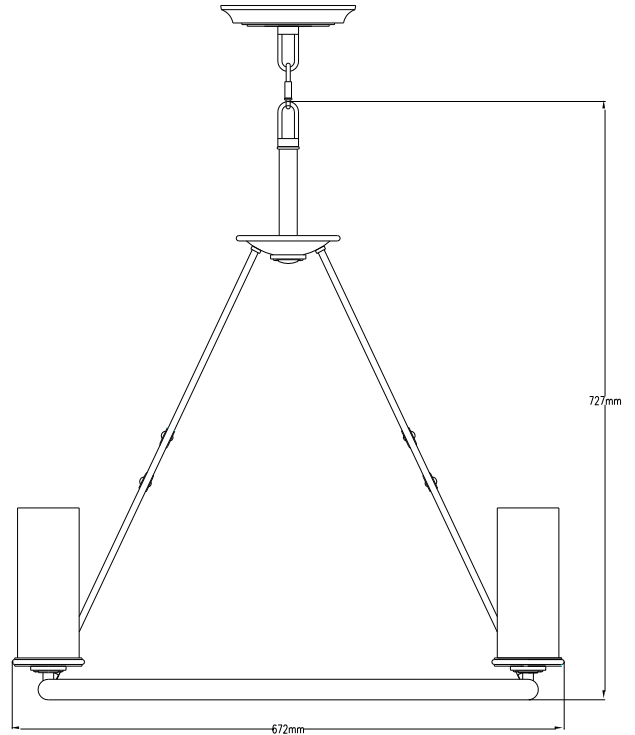

RANGE: HINKLEY
STYLE: DAKOTA 6LT CHANDELIER

1. Item Code	HK/DAKOTA6	23. Minimum Drop	1037
2. Drawing No.	HK4786 REV-C	24. Maximum Drop	2557
3. EAN/Barcode	-	25. Adjustable?	Yes
4. Tested?	No	26. Shade/Glass Material	Clear Seeded Glass
5. Final Sign-off Sample Done?	No	27. Shade Width (mm)	n/a
6. Category	Indoor	28. Shade Height (mm)	n/a
7. Type	Chandelier	29. Shade Depth (mm)	n/a
8. Finish	Polished Antique Nickel	30. Size of Back-Plate/Ceiling Rose (mm)	165 x 165
9. IP Rating	n/a	31. Main Material	Mild Steel
10. Class	I	32. Power Cable Colour	Clear
11. Voltage	240V	33. Power Cable Length (mm)	Adequate To Chain Length
12. Wattage (1)	60	34. Chain Length (mm)	1524
13. Wattage (2)	n/a	35. Rod Length (mm)	n/a
14. Lamp Holder Type (1)	E14	36. PIR	No
15. Lamp Holder Type (2)	n/a	37. Switch Type and location	n/a
16. No. of Lamps	6	38. Connection Method	Terminal Connection
17. Lamp Supplied	None	39. Plug Type	n/a
18. Dimmable?	Depends On Lamp	40. Plug Colour	n/a
19. Lumen Output	Depends On Lamp	41. Product Weight (kg)	7.7
20. Overall Width/Diameter (mm)	672	42. Carton Dimensions (mm)	-
21. Overall Height (mm)	921	43. Carton Weight (kg)	-
22. Overall Depth (mm)	672	44. Notes	-