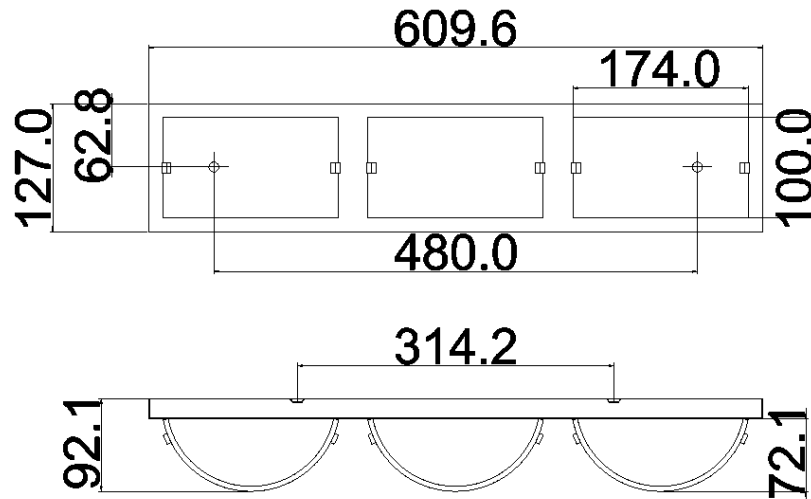

BRAND: Daphne

STYLE: 3Lt Wall Light

1. Item Code	HK/DAPHNE3 BATH	23. Maximum Drop	N/A
2. Drawing No.	HK 5923 Daphne 3	24. Adjustable?	NO
3. Tested?	No	25. Shade/Glass Material	BUBBLE ART GLASS
4. Final Sign-off Sample Done?	No	26. Shade Width (mm)	174
5. Category	BATHROOM	27. Shade Height (mm)	100
6. Type	WALL LIGHT	28. Shade Depth (mm)	72.1
7. Finish	CHROME	29. Size of Back-Plate/Ceiling Rose (mm)	609.6 X 127 X 20
8. IP Rating	IP44	30. Main Material	Steel and Glass
9. Class	I	31. Power Cable Colour	N/A
10. Voltage	230V	32. Power Cable Length (mm)	150
11. Wattage (1)	3 X 3.5W	33. Chain Length (mm)	N/A
12. Wattage (2)	N/A	34. Rod Length (mm)	N/A
13. Lamp Holder Type (1)	3 X G9 LED	35. PIR	NO
14. Lamp Holder Type (2)	N/A	36. Switch Type and location	N/A
15. No. of Lamps	3	37. Connection Method	IP44 Terminal Block on 150mm tail
16. Lamp Supplied	Yes	38. Plug Type	N/A
17. Dimmable?	Not with Lamp Supplied	39. Plug Colour	N/A
18. Lumen Output & Colour Temp	LAMP: 960LM & 3000K	40. Product Weight (kg)	2.5
19. Overall Width/Diameter (mm)	609.6	41. Carton Dimensions (mm)	660 x 180 x 185
20. Overall Height (mm)	127	42. Carton Weight (kg)	3.05
21. Overall Depth (mm)	92.1	43. Notes 1	
22. Minimum Drop	N/A	44. Notes 2	