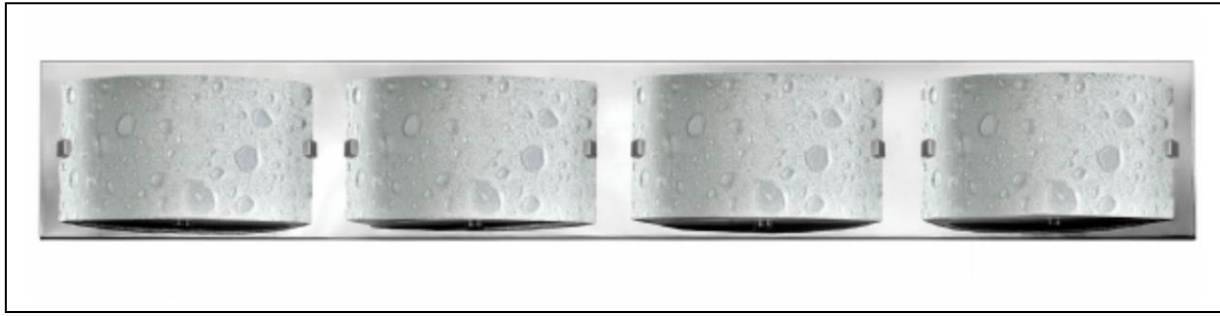

BRAND: Daphne

STYLE: 4Lt Wall Light

1. Item Code	HK/DAPHNE4 BATH	23. Maximum Drop	N/A
2. Drawing No.	HK 5924 Daphne 4	24. Adjustable?	NO
3. Tested?	No	25. Shade/Glass Material	BUBBLE ART GLASS
4. Final Sign-off Sample Done?	No	26. Shade Width (mm)	174
5. Category	BATHROOM	27. Shade Height (mm)	100
6. Type	WALL LIGHT	28. Shade Depth (mm)	72.1
7. Finish	CHROME	29. Size of Back-Plate/Ceiling Rose (mm)	812 x 127
8. IP Rating	IP44	30. Main Material	Steel and Glass
9. Class	I	31. Power Cable Colour	N/A
10. Voltage	230V	32. Power Cable Length (mm)	150
11. Wattage (1)	4 X 3.5W	33. Chain Length (mm)	N/A
12. Wattage (2)	N/A	34. Rod Length (mm)	N/A
13. Lamp Holder Type (1)	4 X G9 LED	35. PIR	NO
14. Lamp Holder Type (2)	N/A	36. Switch Type and location	N/A
15. No. of Lamps	4	37. Connection Method	IP44 Terminal Block on 150mm tail
16. Lamp Supplied	Yes	38. Plug Type	N/A
17. Dimmable?	Not with Lamp Supplied	39. Plug Colour	N/A
18. Lumen Output & Colour Temp	LAMP: 1280LM & 3000K	40. Product Weight (kg)	2.62
19. Overall Width/Diameter (mm)	812	41. Carton Dimensions (mm)	865 x 180 x 190
20. Overall Height (mm)	127	42. Carton Weight (kg)	3.64
21. Overall Depth (mm)	92	43. Notes 1	
22. Minimum Drop	N/A	44. Notes 2	