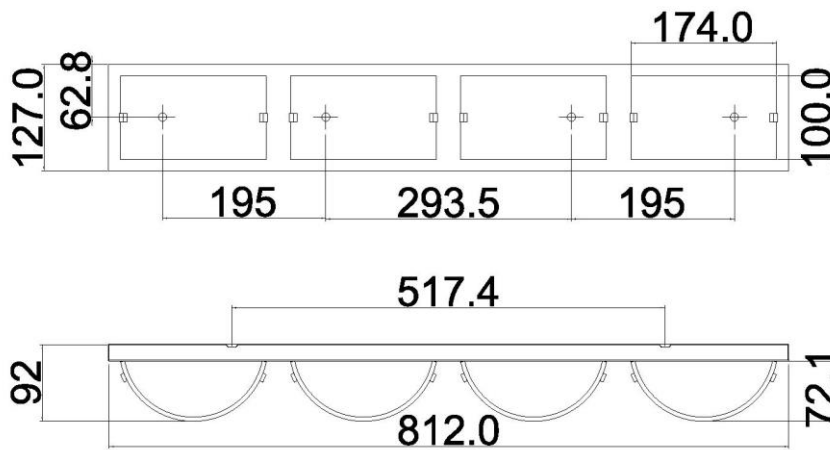

BRAND: Daphne

STYLE: 4Lt Wall Light

1. Item Code	HK/DAPHNE4 BATH	23. Maximum Drop	N/A
2. Drawing No.	HK 5924 Daphne 4	24. Adjustable?	NO
3. Tested?	No	25. Shade/Glass Material	BUBBLE ART GLASS
4. Final Sign-off Sample Done?	No	26. Shade Width (mm)	174
5. Category	BATHROOM	27. Shade Height (mm)	100
6. Type	WALL LIGHT	28. Shade Depth (mm)	72.1
7. Finish	CHROME	29. Size of Back-Plate/Ceiling Rose (mm)	812 x 127
8. IP Rating	IP44	30. Main Material	Steel and Glass
9. Class	I	31. Power Cable Colour	N/A
10. Voltage	230V	32. Power Cable Length (mm)	150
11. Wattage (1)	4 X 3.5W	33. Chain Length (mm)	N/A
12. Wattage (2)	N/A	34. Rod Length (mm)	N/A
13. Lamp Holder Type (1)	4 X G9 LED	35. PIR	NO
14. Lamp Holder Type (2)	N/A	36. Switch Type and location	N/A
15. No. of Lamps	4	37. Connection Method	IP44 Terminal Block on 150mm tail
16. Lamp Supplied	Yes	38. Plug Type	N/A
17. Dimmable?	Not with Lamp Supplied	39. Plug Colour	N/A
18. Lumen Output & Colour Temp	LAMP: 1280LM & 3000K	40. Product Weight (kg)	2.62
19. Overall Width/Diameter (mm)	812	41. Carton Dimensions (mm)	865 x 180 x 190
20. Overall Height (mm)	127	42. Carton Weight (kg)	3.64
21. Overall Depth (mm)	92	43. Notes 1	
22. Minimum Drop	N/A	44. Notes 2	