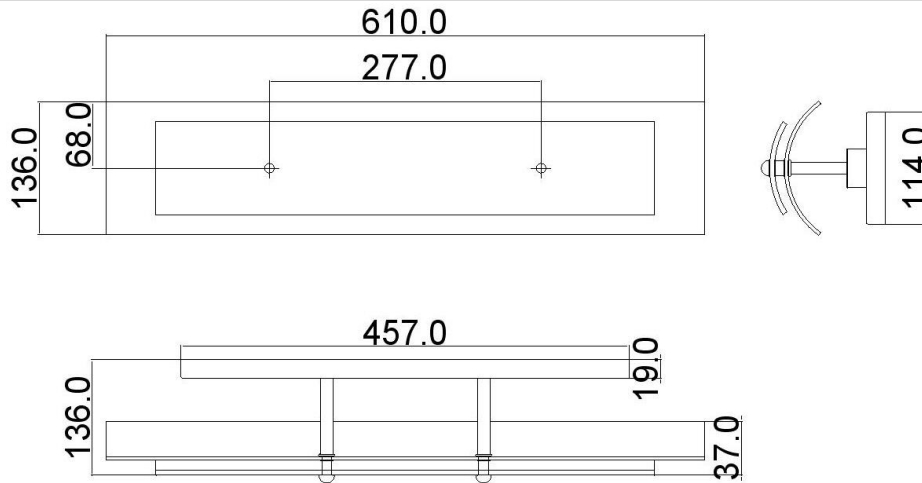

BRAND: Duet

STYLE: 3Lt Wall Light

1. Item Code	HK/DUET3 BATH	23. Maximum Drop	N/A
2. Drawing No.	HK 5613 DUET 3	24. Adjustable?	NO
3. Tested?	No	25. Shade/Glass Material	Etched Linen and Rain Glass
4. Final Sign-off Sample Done?	No	26. Shade Width (mm)	610
5. Category	BATHROOM	27. Shade Height (mm)	136
6. Type	WALL LIGHT	28. Shade Depth (mm)	37
7. Finish	CHROME	29. Size of Back-Plate/Ceiling Rose (mm)	457 x 114 x 19
8. IP Rating	IP44	30. Main Material	Steel and Glass
9. Class	I	31. Power Cable Colour	N/A
10. Voltage	230V	32. Power Cable Length (mm)	150
11. Wattage (1)	3 X 3.5W	33. Chain Length (mm)	N/A
12. Wattage (2)	N/A	34. Rod Length (mm)	N/A
13. Lamp Holder Type (1)	3 X G9 LED	35. PIR	NO
14. Lamp Holder Type (2)	N/A	36. Switch Type and location	N/A
15. No. of Lamps	3	37. Connection Method	IP44 Terminal Block on 150mm tail
16. Lamp Supplied	Yes	38. Plug Type	N/A
17. Dimmable?	Not with Lamp Supplied	39. Plug Colour	N/A
18. Lumen Output & Colour Temp	LAMPS: 960LM & 3000K	40. Product Weight (kg)	2.6
19. Overall Width/Diameter (mm)	610	41. Carton Dimensions (mm)	690 x 215 x 290
20. Overall Height (mm)	136	42. Carton Weight (kg)	3.9
21. Overall Depth (mm)	136	43. Notes 1	
22. Minimum Drop	N/A	44. Notes 2	