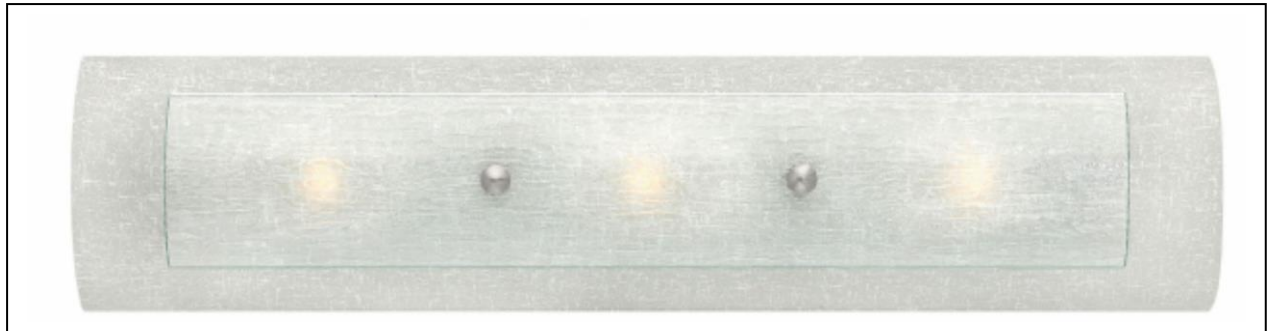

BRAND: Duet

STYLE: 3Lt Wall Light

1. Item Code	HK/DUET3 BATH	23. Maximum Drop	N/A
2. Drawing No.	HK 5613 DUET 3	24. Adjustable?	NO
3. Tested?	No	25. Shade/Glass Material	Etched Linen and Rain Glass
4. Final Sign-off Sample Done?	No	26. Shade Width (mm)	610
5. Category	BATHROOM	27. Shade Height (mm)	136
6. Type	WALL LIGHT	28. Shade Depth (mm)	37
7. Finish	CHROME	29. Size of Back-Plate/Ceiling Rose (mm)	457 x 114 x 19
8. IP Rating	IP44	30. Main Material	Steel and Glass
9. Class	I	31. Power Cable Colour	N/A
10. Voltage	230V	32. Power Cable Length (mm)	150
11. Wattage (1)	3 X 3.5W	33. Chain Length (mm)	N/A
12. Wattage (2)	N/A	34. Rod Length (mm)	N/A
13. Lamp Holder Type (1)	3 X G9 LED	35. PIR	NO
14. Lamp Holder Type (2)	N/A	36. Switch Type and location	N/A
15. No. of Lamps	3	37. Connection Method	IP44 Terminal Block on 150mm tail
16. Lamp Supplied	Yes	38. Plug Type	N/A
17. Dimmable?	Not with Lamp Supplied	39. Plug Colour	N/A
18. Lumen Output & Colour Temp	LAMPS: 960LM & 3000K	40. Product Weight (kg)	2.6
19. Overall Width/Diameter (mm)	610	41. Carton Dimensions (mm)	690 x 215 x 290
20. Overall Height (mm)	136	42. Carton Weight (kg)	3.9
21. Overall Depth (mm)	136	43. Notes 1	
22. Minimum Drop	N/A	44. Notes 2	