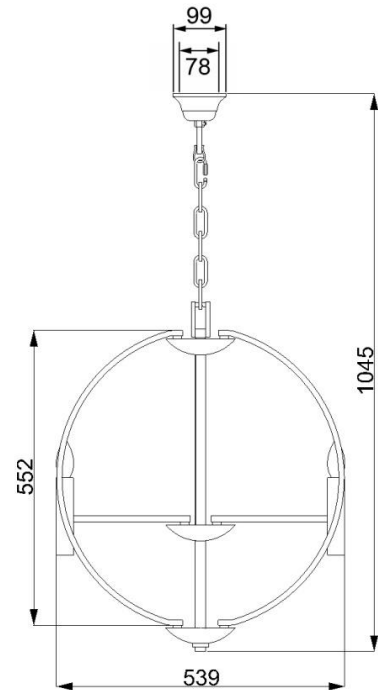

BRAND: Euclid
STYLE: 6 arm chandelier

1. Item Code	HK/EUCLID6P	23. Maximum Drop	3978mm
2. Drawing No.	HK 3466 Euclid 6P	24. Adjustable?	Yes – by chain length
3. Tested?	No	25. Shade/Glass Material	N/A
4. Final Sign-off Sample Done?	No	26. Shade Width (mm)	N/A
5. Category	Indoors	27. Shade Height (mm)	N/A
6. Type	Chandelier	28. Shade Depth (mm)	N/A
7. Finish	Spanish Bronze	29. Size of Back-Plate/Ceiling Rose (mm)	99mm diameter
8. IP Rating	N/A	30. Main Material	Mild steel
9. Class	I	31. Power Cable Colour	Brown
10. Voltage	240v	32. Power Cable Length (mm)	4250
11. Wattage (1)	6 x 60w max	33. Chain Length (mm)	3048
12. Wattage (2)	N/A	34. Rod Length (mm)	N/A
13. Lamp Holder Type (1)	E14	35. PIR	No
14. Lamp Holder Type (2)	N/A	36. Switch Type and location	N/A
15. No. of Lamps	6	37. Connection Method	Terminal block
16. Lamps Supplied	No	38. Plug Type	N/A
17. Dimmable?	Depends on lamps used	39. Plug Colour	N/A
18. Lumen Output & Colour Temp	N/A	40. Product Weight (kg)	6.80
19. Overall Width/Diameter (mm)	539	41. Carton Dimensions (mm)	597mm x 267mm x 667mm
20. Overall Height (mm)	1045 (as shown)	42. Carton Weight (kg)	8.40
21. Overall Depth (mm)	539	43. Notes 1	
22. Minimum Drop	948	44. Notes 2	