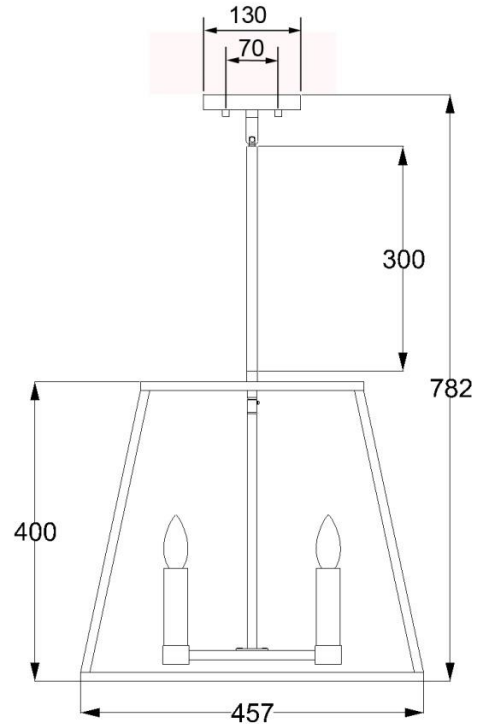

BRAND: Fulton

STYLE: 4 light pendant

1. Item Code	HK/FULTON/4P	23. Maximum Drop	1397
2. Drawing No.	HK 3334 Fulton 4P	24. Adjustable?	Yes - height, by extension rods
3. Tested?	No	25. Shade/Glass Material	N/A
4. Final Sign-off Sample Done?	No	26. Shade Width (mm)	N/A
5. Category	Indoors	27. Shade Height (mm)	N/A
6. Type	Pendant	28. Shade Depth (mm)	N/A
7. Finish	BZ - Bronze	29. Size of Back-Plate/Ceiling Rose (mm)	130mm diameter
8. IP Rating	N/A	30. Main Material	Mild steel
9. Class	I	31. Power Cable Colour	Gold
10. Voltage	240v	32. Power Cable Length (mm)	3600
11. Wattage (1)	4 x 60w max	33. Chain Length (mm)	N/A
12. Wattage (2)	N/A	34. Rod Length (mm)	1x457 and 1x300 and 1x152 mm rods
13. Lamp Holder Type (1)	E14	35. PIR	No
14. Lamp Holder Type (2)	N/A	36. Switch Type and location	N/A
15. No. of Lamps	4	37. Connection Method	Terminal block
16. Lamps Supplied	No	38. Plug Type	N/A
17. Dimmable?	Depends on lamps used	39. Plug Colour	N/A
18. Lumen Output & Colour Temp	N/A	40. Product Weight (kg)	3.95
19. Overall Width/Diameter (mm)	457	41. Carton Dimensions (mm)	508mm x 508mm x 464mm
20. Overall Height (mm)	782 (as shown)	42. Carton Weight (kg)	5.89
21. Overall Depth (mm)	457	43. Notes 1	Supplied with extension rods
22. Minimum Drop	482	44. Notes 2	