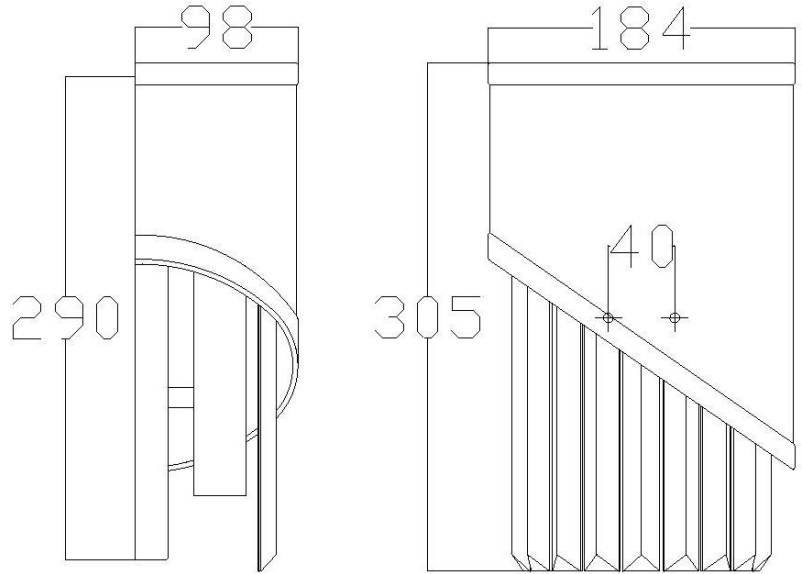

**BRAND: Gigi**
**STYLE: 1Lt Wall Light**

1. Item Code	HK/GIGII	23. Maximum Drop	N/a
2. Drawing No.	HK FR34410 Gigi I	24. Adjustable?	No
3. Tested?	No	25. Shade/Glass Material	White Organza
4. Final Sign-off Sample Done?	No	26. Shade Width (mm)	184
5. Category	Indoors	27. Shade Height (mm)	305
6. Type	Wall Light	28. Shade Depth (mm)	98
7. Finish	Polished Nickel	29. Size of Back-Plate/Ceiling Rose (mm)	127 x 290
8. IP Rating	N/a	30. Main Material	Steel
9. Class	I	31. Power Cable Colour	N/a
10. Voltage	240v	32. Power Cable Length (mm)	203
11. Wattage (1)	1 x Max 40w	33. Chain Length (mm)	N/a
12. Wattage (2)	N/a	34. Rod Length (mm)	N/a
13. Lamp Holder Type (1)	1 x E14	35. PIR	No
14. Lamp Holder Type (2)	N/a	36. Switch Type and location	N/a
15. No. of Lamps	1	37. Connection Method	Terminal block
16. Lamp Supplied	No	38. Plug Type	N/a
17. Dimmable?	Dependent on Lamp	39. Plug Colour	N/a
18. Lumen Output & Colour Temp	N/a	40. Product Weight (kg)	2.33
19. Overall Width/Diameter (mm)	184	41. Carton Dimensions (mm)	368 x 241 x 241
20. Overall Height (mm)	305	42. Carton Weight (kg)	2.89
21. Overall Depth (mm)	98	43. Notes 1	
22. Minimum Drop	N/a	44. Notes 2	