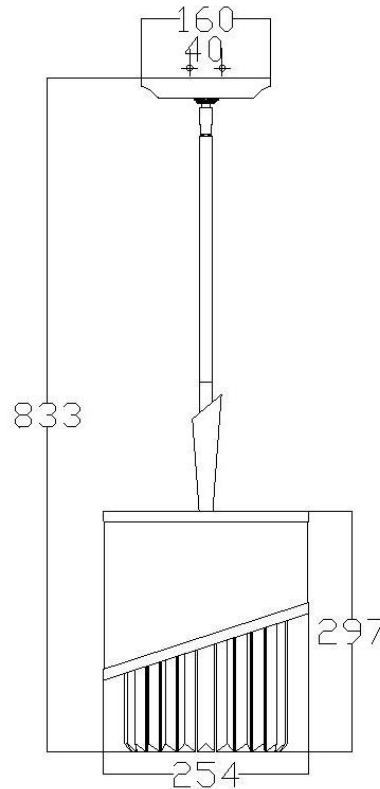

BRAND: Gigi
STYLE: 1Lt Pendant

1. Item Code	HK/GIGI/MP	23. Maximum Drop	1295
2. Drawing No.	HK FR34417 Gigi MP	24. Adjustable?	Yes – Height Adjustable
3. Tested?	No	25. Shade/Glass Material	White Organza
4. Final Sign-off Sample Done?	No	26. Shade Width (mm)	254
5. Category	Indoors	27. Shade Height (mm)	297
6. Type	Pendant	28. Shade Depth (mm)	254
7. Finish	Polished Nickel	29. Size of Back-Plate/Ceiling Rose (mm)	160 x 160
8. IP Rating	N/a	30. Main Material	Steel
9. Class	I	31. Power Cable Colour	N/a
10. Voltage	240v	32. Power Cable Length (mm)	3048
11. Wattage (1)	1 x Max 60w	33. Chain Length (mm)	N/a
12. Wattage (2)	N/a	34. Rod Length (mm)	2 x 304mm, 2 x 152mm
13. Lamp Holder Type (1)	1 x E27	35. PIR	No
14. Lamp Holder Type (2)	N/a	36. Switch Type and location	N/a
15. No. of Lamps	1	37. Connection Method	Terminal block
16. Lamp Supplied	No	38. Plug Type	N/a
17. Dimmable?	Dependent on Lamp	39. Plug Colour	N/a
18. Lumen Output & Colour Temp	N/a	40. Product Weight (kg)	3.5
19. Overall Width/Diameter (mm)	254	41. Carton Dimensions (mm)	337 x 337 x 457
20. Overall Height (mm)	833 (As Shown)	42. Carton Weight (kg)	4.83
21. Overall Depth (mm)	254	43. Notes 1	
22. Minimum Drop	685	44. Notes 2	