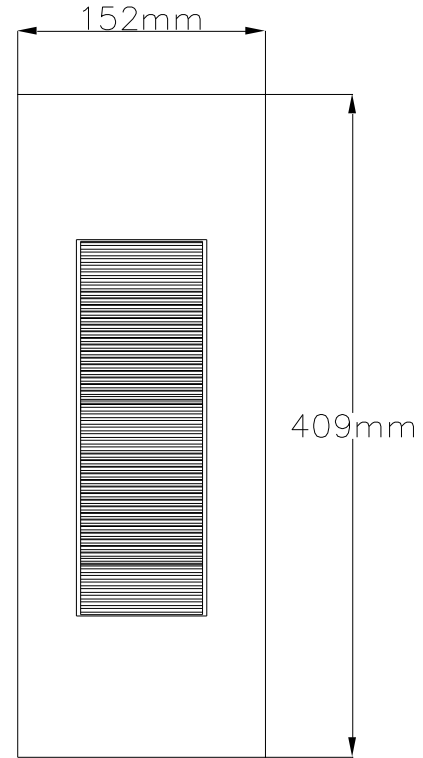

RANGE: HINKLEY
STYLE: WALL LIGHT

1. Item Code	HK/LUNA/M SK	23. Minimum Drop	n/a
2. Drawing No.	HK 1668SK	24. Maximum Drop	n/a
3. EAN/Barcode	-	25. Adjustable?	No
4. Tested?	No	26. Shade/Glass Material	Etched Glass
5. Final Sign-off Sample Done?	No	27. Shade Width (mm)	n/a
6. Category	Outdoor	28. Shade Height (mm)	n/a
7. Type	Wall Light	29. Shade Depth (mm)	n/a
8. Finish	Satin Black	30. Size of Back-Plate/Ceiling Rose (mm)	114 x 170
9. IP Rating	44	31. Main Material	Aluminium
10. Class	I	32. Power Cable Colour	Black
11. Voltage	240	33. Power Cable Length (mm)	200
12. Wattage (1)	7	34. Chain Length (mm)	n/a
13. Wattage (2)	n/a	35. Rod Length (mm)	n/a
14. Lamp Holder Type (1)	GU10	36. PIR	No
15. Lamp Holder Type (2)	n/a	37. Switch Type and location	n/a
16. No. of Lamps	2	38. Connection Method	Terminal Block
17. Lamp Supplied	LED 3000k	39. Plug Type	n/a
18. Dimmable?	Depends On Lamp	40. Plug Colour	n/a
19. Lumen Output	Depends On Lamp	41. Product Weight (kg)	2
20. Overall Width/Diameter (mm)	152	42. Carton Dimensions (mm)	-
21. Overall Height (mm)	406	43. Carton Weight (kg)	2.8
22. Overall Depth (mm)	89	44. Notes	-