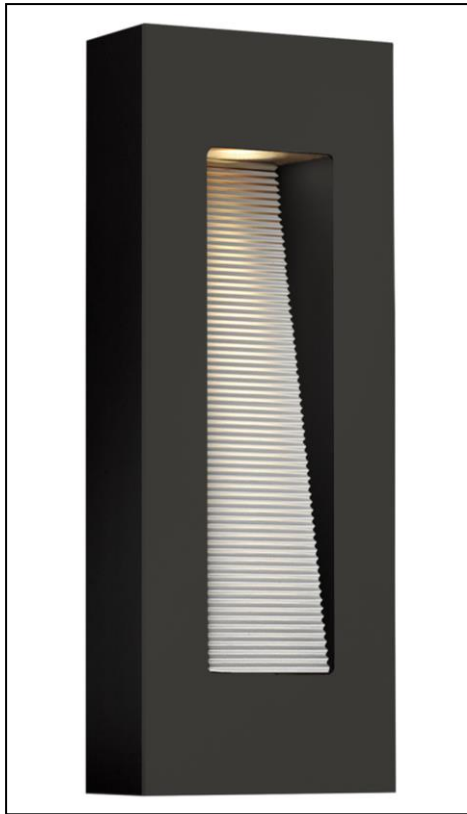

RANGE: HINKLEY
STYLE: WALL LIGHT

1. Item Code	HK/LUNA/M SK	23. Minimum Drop	n/a
2. Drawing No.	HK 1668SK	24. Maximum Drop	n/a
3. EAN/Barcode	-	25. Adjustable?	No
4. Tested?	No	26. Shade/Glass Material	Etched Glass
5. Final Sign-off Sample Done?	No	27. Shade Width (mm)	n/a
6. Category	Outdoor	28. Shade Height (mm)	n/a
7. Type	Wall Light	29. Shade Depth (mm)	n/a
8. Finish	Satin Black	30. Size of Back-Plate/Ceiling Rose (mm)	114 x 170
9. IP Rating	44	31. Main Material	Aluminium
10. Class	I	32. Power Cable Colour	Black
11. Voltage	240	33. Power Cable Length (mm)	200
12. Wattage (1)	7	34. Chain Length (mm)	n/a
13. Wattage (2)	n/a	35. Rod Length (mm)	n/a
14. Lamp Holder Type (1)	GU10	36. PIR	No
15. Lamp Holder Type (2)	n/a	37. Switch Type and location	n/a
16. No. of Lamps	2	38. Connection Method	Terminal Block
17. Lamp Supplied	LED 3000k	39. Plug Type	n/a
18. Dimmable?	Depends On Lamp	40. Plug Colour	n/a
19. Lumen Output	Depends On Lamp	41. Product Weight (kg)	2
20. Overall Width/Diameter (mm)	152	42. Carton Dimensions (mm)	-
21. Overall Height (mm)	406	43. Carton Weight (kg)	2.8
22. Overall Depth (mm)	89	44. Notes	-