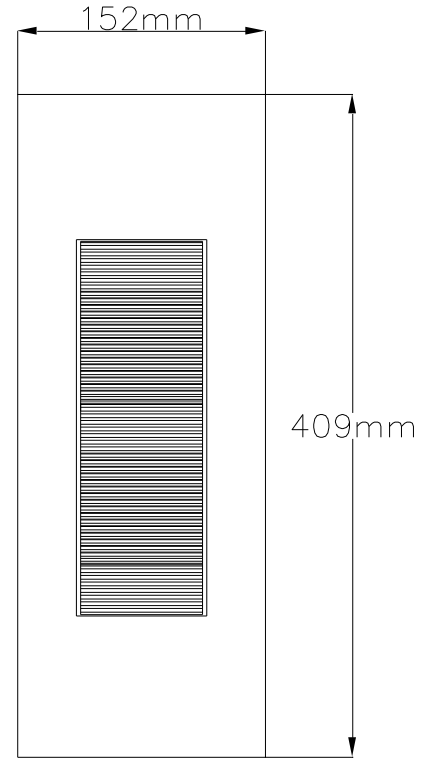

RANGE: HINKLEY
STYLE: WALL LIGHT

1. Item Code	HK/LUNA/M TT	23. Minimum Drop	n/a
2. Drawing No.	HK 1668TT	24. Maximum Drop	n/a
3. EAN/Barcode	-	25. Adjustable?	No
4. Tested?	No	26. Shade/Glass Material	Etched Glass
5. Final Sign-off Sample Done?	No	27. Shade Width (mm)	n/a
6. Category	Outdoor	28. Shade Height (mm)	n/a
7. Type	Wall Light	29. Shade Depth (mm)	n/a
8. Finish	Titanium	30. Size of Back-Plate/Ceiling Rose (mm)	114 x 170
9. IP Rating	44	31. Main Material	Aluminium
10. Class	I	32. Power Cable Colour	Black
11. Voltage	240	33. Power Cable Length (mm)	200
12. Wattage (1)	7	34. Chain Length (mm)	n/a
13. Wattage (2)	n/a	35. Rod Length (mm)	n/a
14. Lamp Holder Type (1)	GU10	36. PIR	No
15. Lamp Holder Type (2)	n/a	37. Switch Type and location	n/a
16. No. of Lamps	2	38. Connection Method	Terminal Block
17. Lamp Supplied	LED 3000k	39. Plug Type	n/a
18. Dimmable?	Depends On Lamp	40. Plug Colour	n/a
19. Lumen Output	Depends On Lamp	41. Product Weight (kg)	2
20. Overall Width/Diameter (mm)	152	42. Carton Dimensions (mm)	-
21. Overall Height (mm)	409	43. Carton Weight (kg)	2.8
22. Overall Depth (mm)	89	44. Notes	-