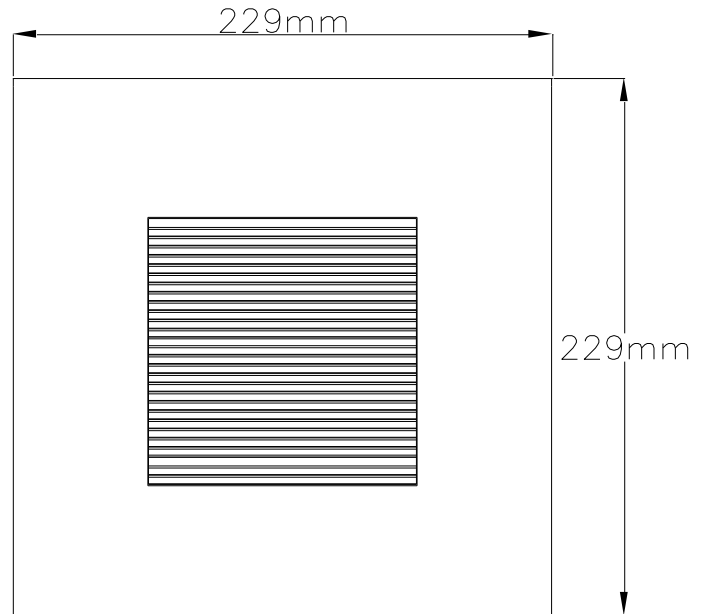

**RANGE: HINKLEY**
**STYLE: WALL LIGHT**

1. Item Code	HK/LUNA/S TT	23. Minimum Drop	n/a
2. Drawing No.	HK 1647TT	24. Maximum Drop	n/a
3. EAN/Barcode	-	25. Adjustable?	No
4. Tested?	No	26. Shade/Glass Material	Etched Glass
5. Final Sign-off Sample Done?	No	27. Shade Width (mm)	n/a
6. Category	Outdoor	28. Shade Height (mm)	n/a
7. Type	Wall Light	29. Shade Depth (mm)	n/a
8. Finish	Titanium	30. Size of Back-Plate/Ceiling Rose (mm)	114 x 170
9. IP Rating	44	31. Main Material	Aluminium
10. Class	I	32. Power Cable Colour	Black
11. Voltage	240	33. Power Cable Length (mm)	200
12. Wattage (1)	7	34. Chain Length (mm)	n/a
13. Wattage (2)	n/a	35. Rod Length (mm)	n/a
14. Lamp Holder Type (1)	E14	36. PIR	No
15. Lamp Holder Type (2)	n/a	37. Switch Type and location	n/a
16. No. of Lamps	2	38. Connection Method	Terminal Block
17. Lamp Supplied	LED Candle Bulb 2700k	39. Plug Type	n/a
18. Dimmable?	Depends On Lamp	40. Plug Colour	n/a
19. Lumen Output	Depends On Lamp	41. Product Weight (kg)	2.9
20. Overall Width/Diameter (mm)	229	42. Carton Dimensions (mm)	-
21. Overall Height (mm)	229	43. Carton Weight (kg)	3.7
22. Overall Depth (mm)	102	44. Notes	-