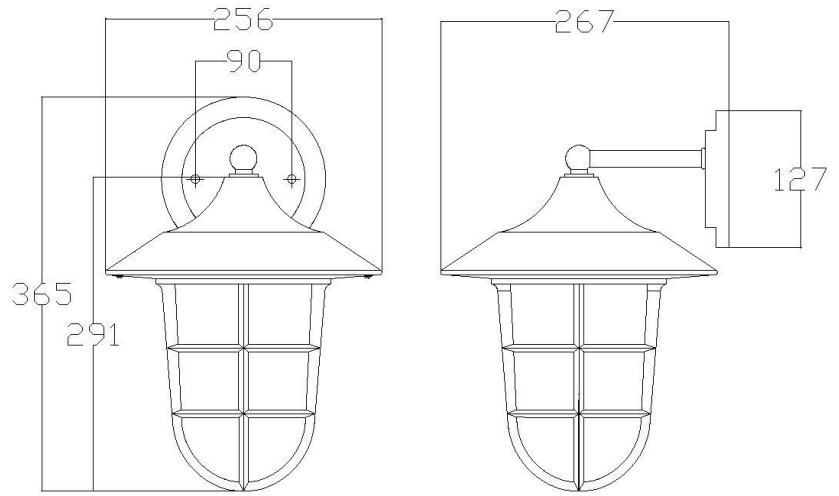

BRAND: MARINA
STYLE: ILT WALL LIGHT MEDIUM

1. Item Code	HK/MARINA2/M	23. Maximum Drop	N/A
2. Drawing No.	HK 2484 Marina 2M	24. Adjustable?	No
3. Tested?	No	25. Shade/Glass Material	Clear Holophane Glass
4. Final Sign-off Sample Done?	No	26. Shade Width (mm)	256
5. Category	Outdoors	27. Shade Height (mm)	291
6. Type	Wall light	28. Shade Depth (mm)	256
7. Finish	Hematite	29. Size of Back-Plate/Ceiling Rose (mm)	127 x 127
8. IP Rating	IP44	30. Main Material	Aluminum
9. Class	I	31. Power Cable Colour	N/A
10. Voltage	240v	32. Power Cable Length (mm)	670
11. Wattage (1)	1 x Max 100w	33. Chain Length (mm)	N/A
12. Wattage (2)	N/A	34. Rod Length (mm)	N/A
13. Lamp Holder Type (1)	1 x E27	35. PIR	No
14. Lamp Holder Type (2)	N/A	36. Switch Type and location	N/A
15. No. of Lamps	1	37. Connection Method	IP44 Terminal Block on a 200mm tail
16. Lamp Supplied	No	38. Plug Type	N/A
17. Dimmable?	Dependent on Lamp	39. Plug Colour	N/A
18. Lumen Output & Colour Temp	N/A	40. Product Weight (kg)	1.8
19. Overall Width/Diameter (mm)	256	41. Carton Dimensions (mm)	230 x 310 x 415
20. Overall Height (mm)	365	42. Carton Weight (kg)	2.8
21. Overall Depth (mm)	267	43. Notes 1	
22. Minimum Drop	N/A	44. Notes 2	