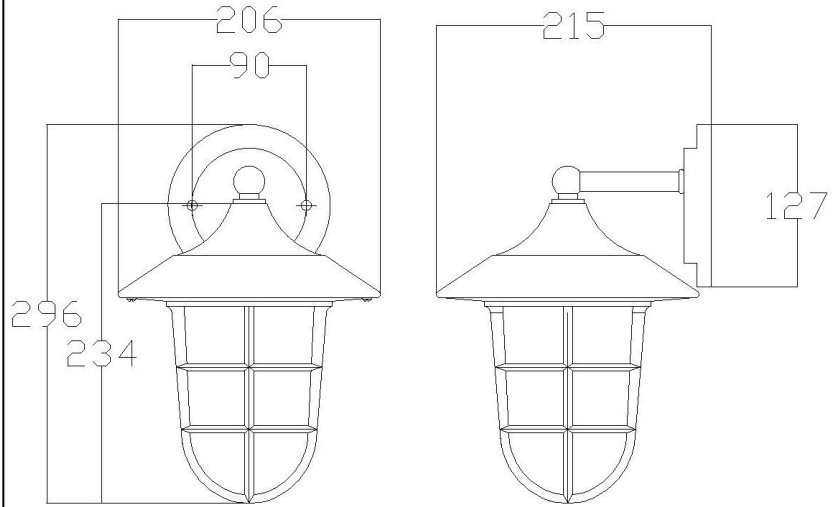

BRAND: MARINA
STYLE: ILT WALL LIGHT SMALL

1. Item Code	HK/MARINA2/S	23. Maximum Drop	N/A
2. Drawing No.	HK 2480 Marina 2S	24. Adjustable?	No
3. Tested?	No	25. Shade/Glass Material	Clear Holophane Glass
4. Final Sign-off Sample Done?	No	26. Shade Width (mm)	206
5. Category	Outdoors	27. Shade Height (mm)	234
6. Type	Wall light	28. Shade Depth (mm)	206
7. Finish	Hematite	29. Size of Back-Plate/Ceiling Rose (mm)	127 x 127
8. IP Rating	IP44	30. Main Material	Aluminum
9. Class	I	31. Power Cable Colour	N/A
10. Voltage	240v	32. Power Cable Length (mm)	380
11. Wattage (1)	1 x Max 100w	33. Chain Length (mm)	N/A
12. Wattage (2)	N/A	34. Rod Length (mm)	N/A
13. Lamp Holder Type (1)	1 x E27	35. PIR	No
14. Lamp Holder Type (2)	N/A	36. Switch Type and location	N/A
15. No. of Lamps	1	37. Connection Method	IP44 Terminal Block on a 200mm tail
16. Lamp Supplied	No	38. Plug Type	N/A
17. Dimmable?	Dependent on Lamp	39. Plug Colour	N/A
18. Lumen Output & Colour Temp	N/A	40. Product Weight (kg)	1.3
19. Overall Width/Diameter (mm)	206	41. Carton Dimensions (mm)	280 x 270 x 365
20. Overall Height (mm)	296	42. Carton Weight (kg)	1.8
21. Overall Depth (mm)	215	43. Notes 1	
22. Minimum Drop	N/A	44. Notes 2	