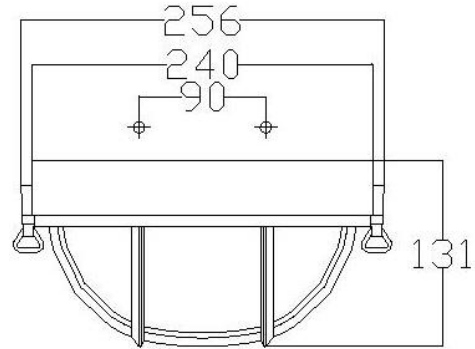

BRAND: MARINA
STYLE: 2LT FLUSH

1. Item Code	HK/MARINA/F	23. Maximum Drop	N/A
2. Drawing No.	HK 2413 Marina F	24. Adjustable?	No
3. Tested?	No	25. Shade/Glass Material	Clear Holophane Glass
4. Final Sign-off Sample Done?	No	26. Shade Width (mm)	240
5. Category	Outdoors	27. Shade Height (mm)	240
6. Type	Wall light	28. Shade Depth (mm)	131
7. Finish	Hematite	29. Size of Back-Plate/Ceiling Rose (mm)	N/A
8. IP Rating	IP44	30. Main Material	Aluminum
9. Class	I	31. Power Cable Colour	N/A
10. Voltage	240v	32. Power Cable Length (mm)	250
11. Wattage (1)	1 x Max 60w	33. Chain Length (mm)	N/A
12. Wattage (2)	N/A	34. Rod Length (mm)	N/A
13. Lamp Holder Type (1)	1 x E27	35. PIR	No
14. Lamp Holder Type (2)	N/A	36. Switch Type and location	N/A
15. No. of Lamps	1	37. Connection Method	IP44 Terminal Block on a 200mm tail
16. Lamp Supplied	No	38. Plug Type	N/A
17. Dimmable?	Dependent on Lamp	39. Plug Colour	N/A
18. Lumen Output & Colour Temp	N/A	40. Product Weight (kg)	0.9
19. Overall Width/Diameter (mm)	256	41. Carton Dimensions (mm)	300 x 300 x 185
20. Overall Height (mm)	240	42. Carton Weight (kg)	1.6
21. Overall Depth (mm)	131	43. Notes 1	
22. Minimum Drop	N/A	44. Notes 2	