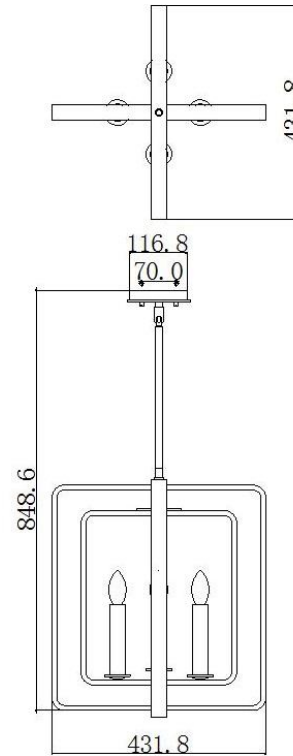

**BRAND: QUENTIN**
**STYLE: 4LT PENDANT LARGE**

1. Item Code	HK/QUENTIN/4P/B	23. Maximum Drop	1336
2. Drawing No.	HK 4814 QUENTIN 4PB	24. Adjustable?	Yes – Height Adjustable
3. Tested?	No	25. Shade/Glass Material	N/A
4. Final Sign-Off Sample Done?	No	26. Shade Width (Mm)	N/A
5. Category	Indoors	27. Shade Height (Mm)	N/A
6. Type	Pendant	28. Shade Depth (Mm)	N/A
7. Finish	Buckeye Bronze + Heritage Brass	29. Size Of Back-Plate/Ceiling Rose (Mm)	116.8 x 116.8
8. Ip Rating	N/A	30. Main Material	Steel
9. Class	I	31. Power Cable Colour	N/A
10. Voltage	240v	32. Power Cable Length (Mm)	Supplied with enough for Max Drop
11. Wattage (1)	4 X Max 40w	33. Chain Length (Mm)	N/A
12. Wattage (2)	N/A	34. Rod Length (Mm)	2 X 305mm, 1 X 152mm
13. Lamp Holder Type (1)	4 X E14	35. Pir	No
14. Lamp Holder Type (2)	N/A	36. Switch Type And Location	N/A
15. No. Of Lamps	4	37. Connection Method	Terminal Block
16. Lamp Supplied	No	38. Plug Type	N/A
17. Dimmable?	Dependent On Lamp	39. Plug Colour	N/A
18. Lumen Output & Colour Temp	N/A	40. Product Weight (Kg)	5KG
19. Overall Width/Diameter (Mm)	431.8	41. Carton Dimensions (Mm)	480 x 280 x 580
20. Overall Height (Mm)	848.6 (As Shown)	42. Carton Weight (Kg)	6.3
21. Overall Depth (Mm)	431.8	43. Notes 1	
22. Minimum Drop	573.6	44. Notes 2	