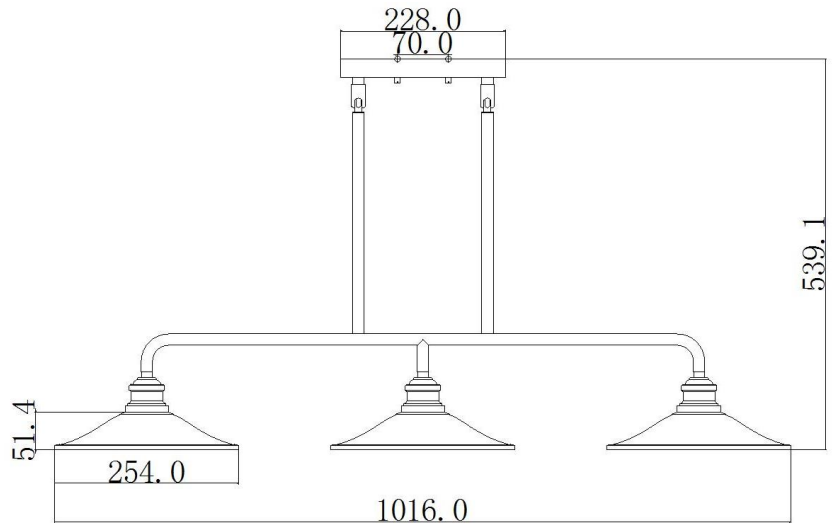

BRAND: RIGBY
STYLE: 3LT ISLAND PENDANT

1. Item Code	HK/RIGBY/ISLE	23. Maximum Drop	1014.5
2. Drawing No.	HK 4364 Rigby ISLE	24. Adjustable?	Yes – Height Adjustable
3. Tested?	No	25. Shade/Glass Material	Mesh Steel
4. Final Sign-Off Sample Done?	No	26. Shade Width (Mm)	254
5. Category	Indoors	27. Shade Height (Mm)	60.5
6. Type	Island Pendant	28. Shade Depth (Mm)	254
7. Finish	Buckeye Bronze + Heritage Brass	29. Size Of Back-Plate/Ceiling Rose (Mm)	228 x 114
8. Ip Rating	N/A	30. Main Material	Steel
9. Class	I	31. Power Cable Colour	N/A
10. Voltage	240v	32. Power Cable Length (Mm)	508
11. Wattage (1)	3 X Max 60w	33. Chain Length (Mm)	N/A
12. Wattage (2)	N/A	34. Rod Length (Mm)	4 X 305mm, 2 X 152mm
13. Lamp Holder Type (1)	3 X E27	35. Pir	No
14. Lamp Holder Type (2)	N/A	36. Switch Type And Location	N/A
15. No. Of Lamps	3	37. Connection Method	Terminal Block
16. Lamp Supplied	No	38. Plug Type	N/A
17. Dimmable?	Dependent On Lamp	39. Plug Colour	N/A
18. Lumen Output & Colour Temp	N/A	40. Product Weight (Kg)	3.5KG
19. Overall Width/Diameter (Mm)	1016	41. Carton Dimensions (Mm)	870 x 305 x 165
20. Overall Height (Mm)	539.1 (As Shown)	42. Carton Weight (Kg)	4.5
21. Overall Depth (Mm)	254	43. Notes 1	
22. Minimum Drop	404	44. Notes 2	