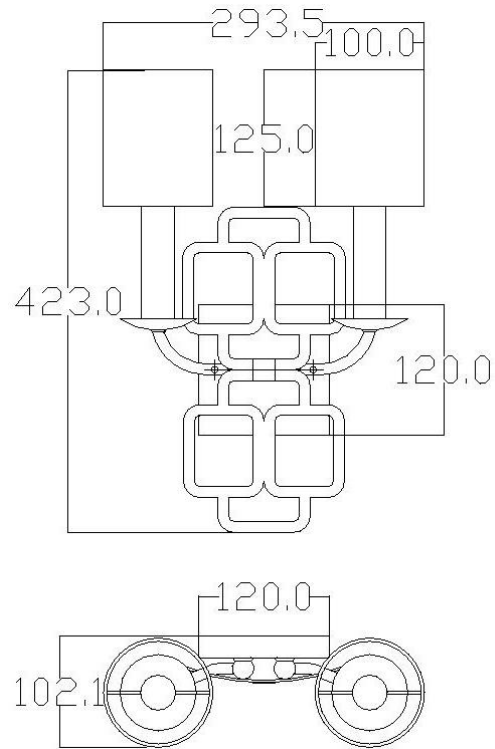

BRAND: Sabina

STYLE: 2Lt Wall Light

1. Item Code	HK/SABINA2	23. Maximum Drop	N/a
2. Drawing No.	HK 4912 Sabina 2	24. Adjustable?	No
3. Tested?	No	25. Shade/Glass Material	Eggshell Silk with Etched Lens Glass Diffuser
4. Final Sign-off Sample Done?	No	26. Shade Width (mm)	100
5. Category	Indoors	27. Shade Height (mm)	125
6. Type	Wall Light	28. Shade Depth (mm)	100
7. Finish	Silver Leaf	29. Size of Back-Plate/Ceiling Rose (mm)	120 x 120
8. IP Rating	N/a	30. Main Material	Steel
9. Class	I	31. Power Cable Colour	N/a
10. Voltage	240v	32. Power Cable Length (mm)	200
11. Wattage (1)	2 x Max 40w	33. Chain Length (mm)	N/a
12. Wattage (2)	N/a	34. Rod Length (mm)	N/a
13. Lamp Holder Type (1)	2 x E14	35. PIR	No
14. Lamp Holder Type (2)	N/a	36. Switch Type and location	N/a
15. No. of Lamps	2	37. Connection Method	Terminal Block
16. Lamp Supplied	No	38. Plug Type	N/a
17. Dimmable?	Dependent on Lamp	39. Plug Colour	N/a
18. Lumen Output & Colour Temp	N/a	40. Product Weight (kg)	0.9
19. Overall Width/Diameter (mm)	293.5	41. Carton Dimensions (mm)	TBC
20. Overall Height (mm)	423	42. Carton Weight (kg)	TBC
21. Overall Depth (mm)	102.1	43. Notes 1	
22. Minimum Drop	N/a	44. Notes 2	