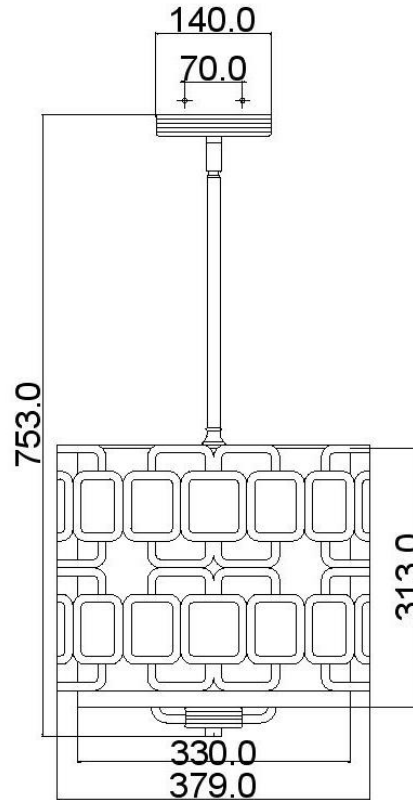

BRAND: Sabina

STYLE: 3Lt Pendant

1. Item Code	HK/SABINA/3P	23. Maximum Drop	1201
2. Drawing No.	HK 4913 Sabina 3P	24. Adjustable?	No
3. Tested?	No	25. Shade/Glass Material	Eggshell Silk with Etched Lens Glass Diffuser
4. Final Sign-off Sample Done?	No	26. Shade Width (mm)	330
5. Category	Indoors	27. Shade Height (mm)	313
6. Type	Pendant	28. Shade Depth (mm)	330
7. Finish	Silver Leaf	29. Size of Back-Plate/Ceiling Rose (mm)	140 x 140
8. IP Rating	N/a	30. Main Material	Steel
9. Class	I	31. Power Cable Colour	N/a
10. Voltage	240v	32. Power Cable Length (mm)	3048
11. Wattage (1)	3 x Max 40w	33. Chain Length (mm)	N/a
12. Wattage (2)	N/a	34. Rod Length (mm)	2 x 304mm, 1 x 152mm
13. Lamp Holder Type (1)	3 x E14	35. PIR	No
14. Lamp Holder Type (2)	N/a	36. Switch Type and location	N/a
15. No. of Lamps	3	37. Connection Method	Terminal Block
16. Lamp Supplied	No	38. Plug Type	N/a
17. Dimmable?	Dependent on Lamp	39. Plug Colour	N/a
18. Lumen Output & Colour Temp	N/a	40. Product Weight (kg)	3.9
19. Overall Width/Diameter (mm)	379	41. Carton Dimensions (mm)	TBC
20. Overall Height (mm)	753 (As Shown)	42. Carton Weight (kg)	TBC
21. Overall Depth (mm)	379	43. Notes 1	
22. Minimum Drop	TBC	44. Notes 2	