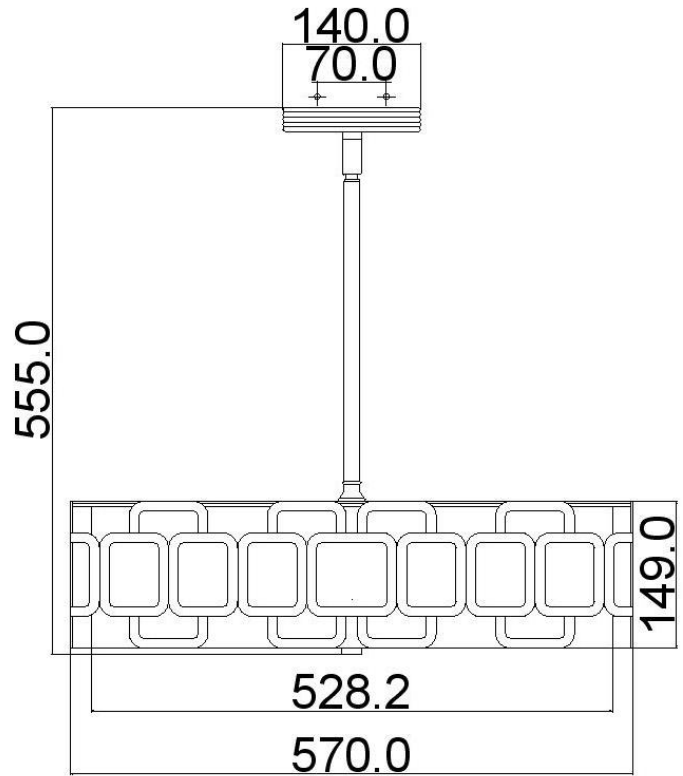

BRAND: Sabina

STYLE: 4Lt Pendant

1. Item Code	HK/SABINA/4P	23. Maximum Drop	1041
2. Drawing No.	HK 4914 Sabina 4P	24. Adjustable?	No
3. Tested?	No	25. Shade/Glass Material	Eggshell Silk with Etched Lens Glass Diffuser
4. Final Sign-off Sample Done?	No	26. Shade Width (mm)	528.2
5. Category	Indoors	27. Shade Height (mm)	149
6. Type	Pendant	28. Shade Depth (mm)	528.2
7. Finish	Silver Leaf	29. Size of Back-Plate/Ceiling Rose (mm)	140 x 140
8. IP Rating	N/a	30. Main Material	Steel
9. Class	I	31. Power Cable Colour	N/a
10. Voltage	240v	32. Power Cable Length (mm)	3048
11. Wattage (1)	4 x Max 60w	33. Chain Length (mm)	N/a
12. Wattage (2)	N/a	34. Rod Length (mm)	2 x 304mm, 1 x 152mm
13. Lamp Holder Type (1)	4 x E27	35. PIR	No
14. Lamp Holder Type (2)	N/a	36. Switch Type and location	N/a
15. No. of Lamps	4	37. Connection Method	Terminal Block
16. Lamp Supplied	No	38. Plug Type	N/a
17. Dimmable?	Dependent on Lamp	39. Plug Colour	N/a
18. Lumen Output & Colour Temp	N/a	40. Product Weight (kg)	5.7
19. Overall Width/Diameter (mm)	570	41. Carton Dimensions (mm)	TBC
20. Overall Height (mm)	555 (As Shown)	42. Carton Weight (kg)	TBC
21. Overall Depth (mm)	570	43. Notes 1	
22. Minimum Drop	TBC	44. Notes 2	