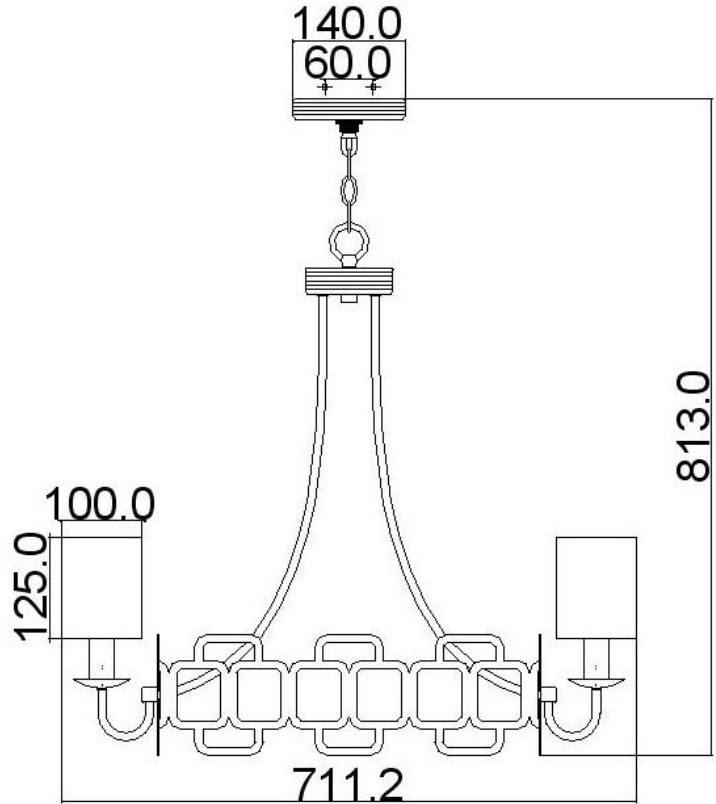

BRAND: Sabina

STYLE: 5Lt Chandelier

1. Item Code	HK/SABINA5	23. Maximum Drop	TBC
2. Drawing No.	HK 4915 Sabina 5	24. Adjustable?	No
3. Tested?	No	25. Shade/Glass Material	Eggshell Silk with Etched Lens Glass Diffuser
4. Final Sign-off Sample Done?	No	26. Shade Width (mm)	100
5. Category	Indoors	27. Shade Height (mm)	125
6. Type	Chandelier	28. Shade Depth (mm)	100
7. Finish	Silver Leaf	29. Size of Back-Plate/Ceiling Rose (mm)	140 x 140
8. IP Rating	N/a	30. Main Material	Steel
9. Class	I	31. Power Cable Colour	N/a
10. Voltage	240v	32. Power Cable Length (mm)	3658
11. Wattage (1)	5 x Max 40w	33. Chain Length (mm)	3048
12. Wattage (2)	N/a	34. Rod Length (mm)	N/a
13. Lamp Holder Type (1)	5 x E14	35. PIR	No
14. Lamp Holder Type (2)	N/a	36. Switch Type and location	N/a
15. No. of Lamps	5	37. Connection Method	Terminal Block
16. Lamp Supplied	No	38. Plug Type	N/a
17. Dimmable?	Dependent on Lamp	39. Plug Colour	N/a
18. Lumen Output & Colour Temp	N/a	40. Product Weight (kg)	4.5
19. Overall Width/Diameter (mm)	711.2	41. Carton Dimensions (mm)	TBC
20. Overall Height (mm)	813 (As Shown)	42. Carton Weight (kg)	TBC
21. Overall Depth (mm)	711.2	43. Notes 1	
22. Minimum Drop	TBC	44. Notes 2	