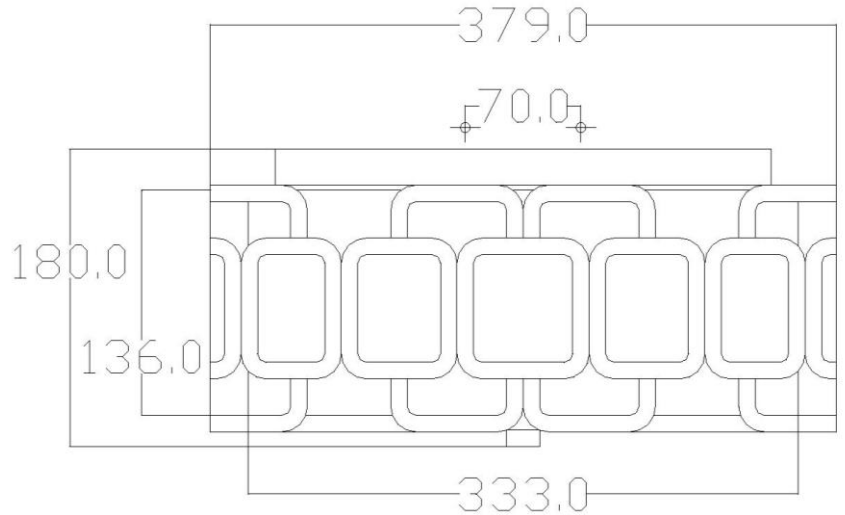

BRAND: Sabina

STYLE: 3Lt Flush

1. Item Code	HK/SABINA/F	23. Maximum Drop	N/a
2. Drawing No.	HK 4911 Sabina F	24. Adjustable?	No
3. Tested?	No	25. Shade/Glass Material	Eggshell Silk with Etched Lens Glass Diffuser
4. Final Sign-off Sample Done?	No	26. Shade Width (mm)	333
5. Category	Indoors	27. Shade Height (mm)	136
6. Type	Flush	28. Shade Depth (mm)	333
7. Finish	Silver Leaf	29. Size of Back-Plate/Ceiling Rose (mm)	300 x 300
8. IP Rating	N/a	30. Main Material	Steel
9. Class	I	31. Power Cable Colour	N/a
10. Voltage	240v	32. Power Cable Length (mm)	200
11. Wattage (1)	3 x Max 60w	33. Chain Length (mm)	N/a
12. Wattage (2)	N/a	34. Rod Length (mm)	N/a
13. Lamp Holder Type (1)	3 x E27	35. PIR	No
14. Lamp Holder Type (2)	N/a	36. Switch Type and location	N/a
15. No. of Lamps	3	37. Connection Method	Terminal Block
16. Lamp Supplied	No	38. Plug Type	N/a
17. Dimmable?	Dependent on Lamp	39. Plug Colour	N/a
18. Lumen Output & Colour Temp	N/a	40. Product Weight (kg)	3.2
19. Overall Width/Diameter (mm)	379	41. Carton Dimensions (mm)	TBC
20. Overall Height (mm)	180	42. Carton Weight (kg)	TBC
21. Overall Depth (mm)	379	43. Notes 1	
22. Minimum Drop	N/a	44. Notes 2	