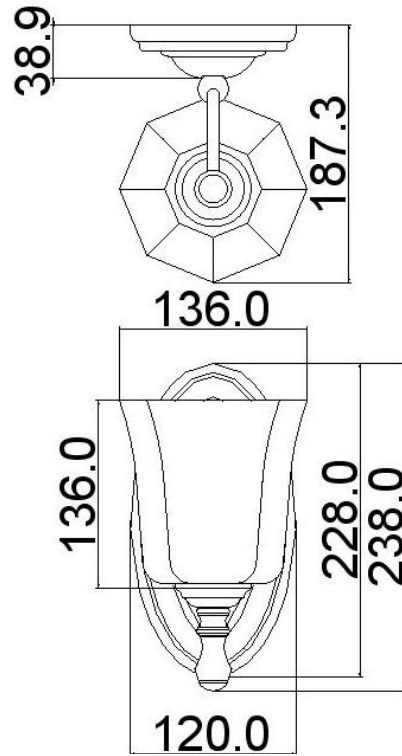

BRAND: SHELLY

STYLE: 1Lt Wall Light

1. Item Code	HK/SHELLY1	23. Maximum Drop	N/A
2. Drawing No.	HK 5010 SHELLY I	24. Adjustable?	NO
3. Tested?	No	25. Shade/Glass Material	OPAL ETCHED GLASS
4. Final Sign-off Sample Done?	No	26. Shade Width (mm)	136
5. Category	BATHROOM	27. Shade Height (mm)	136
6. Type	WALL LIGHT	28. Shade Depth (mm)	136
7. Finish	CHROME	29. Size of Back-Plate/Ceiling Rose (mm)	120 X 228 X 38.9
8. IP Rating	IP44	30. Main Material	Steel and Glass
9. Class	I	31. Power Cable Colour	N/A
10. Voltage	230V	32. Power Cable Length (mm)	150
11. Wattage (1)	1 x 3.5W	33. Chain Length (mm)	N/A
12. Wattage (2)	N/A	34. Rod Length (mm)	N/A
13. Lamp Holder Type (1)	1 x G9 LED	35. PIR	NO
14. Lamp Holder Type (2)	N/A	36. Switch Type and location	N/A
15. No. of Lamps	1	37. Connection Method	IP44 Terminal Block on 150mm Tail
16. Lamp Supplied	Yes	38. Plug Type	N/A
17. Dimmable?	Not with Lamp Supplied	39. Plug Colour	N/A
18. Lumen Output & Colour Temp	LAMP: 320LM & 3000K	40. Product Weight (kg)	1.0
19. Overall Width/Diameter (mm)	136	41. Carton Dimensions (mm)	280 x 280 x 230
20. Overall Height (mm)	238	42. Carton Weight (kg)	1.68
21. Overall Depth (mm)	187.3	43. Notes 1	
22. Minimum Drop	N/A	44. Notes 2	