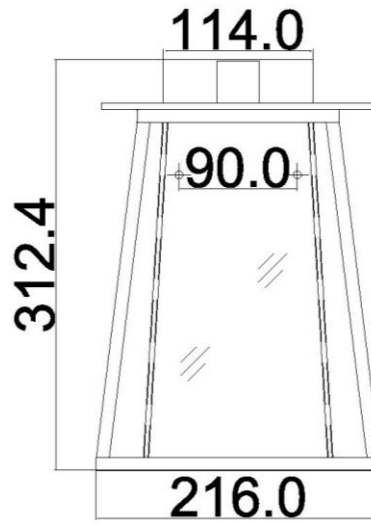

BRAND: Walker

STYLE: ILt Wall Light Medium

1. Item Code	HK/WALKER2/M	23. Maximum Drop	N/A
2. Drawing No.	HK 2100 Walker 2M	24. Adjustable?	No
3. Tested?	No	25. Shade/Glass Material	Bound Clear Glass
4. Final Sign-off Sample Done?	No	26. Shade Width (mm)	144.7
5. Category	Outdoor	27. Shade Height (mm)	266.2
6. Type	Wall Light	28. Shade Depth (mm)	144.7
7. Finish	Buckeye Bronze	29. Size of Back-Plate/Ceiling Rose (mm)	114 x 175
8. IP Rating	IP44	30. Main Material	Aluminum
9. Class	I	31. Power Cable Colour	N/A
10. Voltage	240v	32. Power Cable Length (mm)	200
11. Wattage (1)	1 X Max 100w	33. Chain Length (mm)	N/A
12. Wattage (2)	N/A	34. Rod Length (mm)	N/A
13. Lamp Holder Type (1)	1 X E27	35. PIR	No
14. Lamp Holder Type (2)	N/A	36. Switch Type and location	N/A
15. No. of Lamps	1	37. Connection Method	IP44 Terminal Block
16. Lamp Supplied	No	38. Plug Type	N/A
17. Dimmable?	Dependent On Lamp	39. Plug Colour	N/A
18. Lumen Output & Colour Temp	N/A	40. Product Weight (kg)	2.7
19. Overall Width/Diameter (mm)	216	41. Carton Dimensions (mm)	Tbc
20. Overall Height (mm)	312.4	42. Carton Weight (kg)	Tbc
21. Overall Depth (mm)	233	43. Notes 1	
22. Minimum Drop	N/A	44. Notes 2	