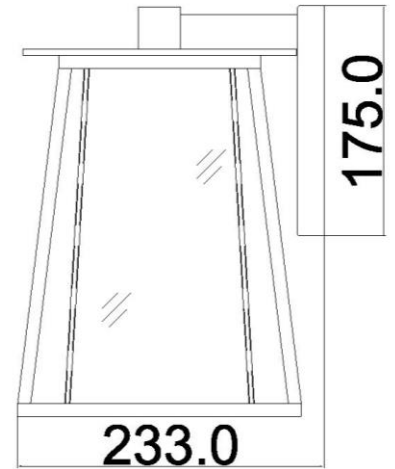

BRAND: Walker

STYLE: ILt Wall Light Medium

1. Item Code	HK/WALKER2/M	23. Maximum Drop	N/A
2. Drawing No.	HK 2100 Walker 2M	24. Adjustable?	No
3. Tested?	No	25. Shade/Glass Material	Bound Clear Glass
4. Final Sign-off Sample Done?	No	26. Shade Width (mm)	144.7
5. Category	Outdoor	27. Shade Height (mm)	266.2
6. Type	Wall Light	28. Shade Depth (mm)	144.7
7. Finish	Buckeye Bronze	29. Size of Back-Plate/Ceiling Rose (mm)	114 x 175
8. IP Rating	IP44	30. Main Material	Aluminum
9. Class	I	31. Power Cable Colour	N/A
10. Voltage	240v	32. Power Cable Length (mm)	200
11. Wattage (1)	1 X Max 100w	33. Chain Length (mm)	N/A
12. Wattage (2)	N/A	34. Rod Length (mm)	N/A
13. Lamp Holder Type (1)	1 X E27	35. PIR	No
14. Lamp Holder Type (2)	N/A	36. Switch Type and location	N/A
15. No. of Lamps	1	37. Connection Method	IP44 Terminal Block
16. Lamp Supplied	No	38. Plug Type	N/A
17. Dimmable?	Dependent On Lamp	39. Plug Colour	N/A
18. Lumen Output & Colour Temp	N/A	40. Product Weight (kg)	2.7
19. Overall Width/Diameter (mm)	216	41. Carton Dimensions (mm)	Tbc
20. Overall Height (mm)	312.4	42. Carton Weight (kg)	Tbc
21. Overall Depth (mm)	233	43. Notes 1	
22. Minimum Drop	N/A	44. Notes 2	