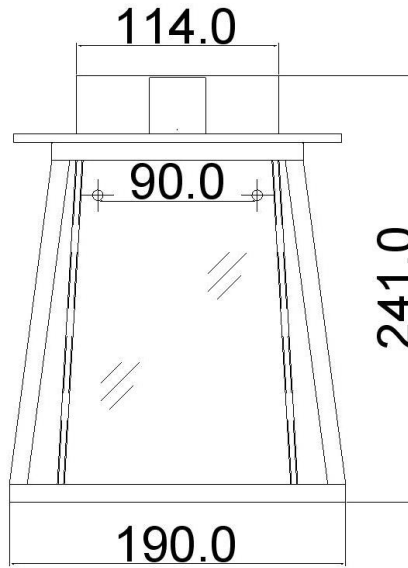

BRAND: Walker

STYLE: 1Lt Wall Light Small

1. Item Code	HK/WALKER2/S	23. Maximum Drop	N/A
2. Drawing No.	HK 2106 Walker 2S	24. Adjustable?	No
3. Tested?	No	25. Shade/Glass Material	Bound Clear Glass
4. Final Sign-off Sample Done?	No	26. Shade Width (mm)	136.5
5. Category	Outdoor	27. Shade Height (mm)	195.2
6. Type	Wall Light	28. Shade Depth (mm)	136.5
7. Finish	Buckeye Bronze	29. Size of Back-Plate/Ceiling Rose (mm)	114 x 134.6
8. IP Rating	IP44	30. Main Material	Aluminum
9. Class	I	31. Power Cable Colour	N/A
10. Voltage	240v	32. Power Cable Length (mm)	200
11. Wattage (1)	1 X Max 100w	33. Chain Length (mm)	N/A
12. Wattage (2)	N/A	34. Rod Length (mm)	N/A
13. Lamp Holder Type (1)	1 X E27	35. PIR	No
14. Lamp Holder Type (2)	N/A	36. Switch Type and location	N/A
15. No. of Lamps	1	37. Connection Method	IP44 Terminal Block
16. Lamp Supplied	No	38. Plug Type	N/A
17. Dimmable?	Dependent On Lamp	39. Plug Colour	N/A
18. Lumen Output & Colour Temp	N/A	40. Product Weight (kg)	2.7
19. Overall Width/Diameter (mm)	190	41. Carton Dimensions (mm)	Tbc
20. Overall Height (mm)	241	42. Carton Weight (kg)	Tbc
21. Overall Depth (mm)	208.5	43. Notes 1	
22. Minimum Drop	N/A	44. Notes 2	