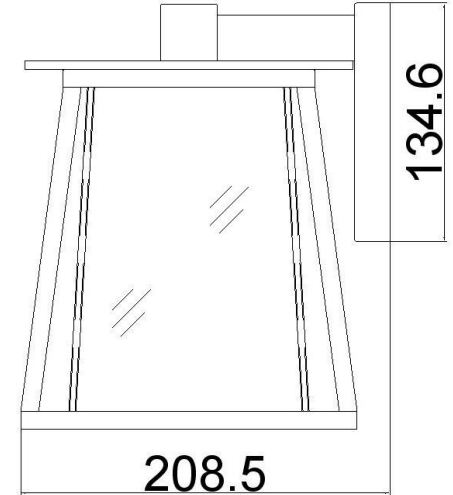

BRAND: Walker

STYLE: 1Lt Wall Light Small

1. Item Code	HK/WALKER2/S	23. Maximum Drop	N/A
2. Drawing No.	HK 2106 Walker 2S	24. Adjustable?	No
3. Tested?	No	25. Shade/Glass Material	Bound Clear Glass
4. Final Sign-off Sample Done?	No	26. Shade Width (mm)	136.5
5. Category	Outdoor	27. Shade Height (mm)	195.2
6. Type	Wall Light	28. Shade Depth (mm)	136.5
7. Finish	Buckeye Bronze	29. Size of Back-Plate/Ceiling Rose (mm)	114 x 134.6
8. IP Rating	IP44	30. Main Material	Aluminum
9. Class	I	31. Power Cable Colour	N/A
10. Voltage	240v	32. Power Cable Length (mm)	200
11. Wattage (1)	1 X Max 100w	33. Chain Length (mm)	N/A
12. Wattage (2)	N/A	34. Rod Length (mm)	N/A
13. Lamp Holder Type (1)	1 X E27	35. PIR	No
14. Lamp Holder Type (2)	N/A	36. Switch Type and location	N/A
15. No. of Lamps	1	37. Connection Method	IP44 Terminal Block
16. Lamp Supplied	No	38. Plug Type	N/A
17. Dimmable?	Dependent On Lamp	39. Plug Colour	N/A
18. Lumen Output & Colour Temp	N/A	40. Product Weight (kg)	2.7
19. Overall Width/Diameter (mm)	190	41. Carton Dimensions (mm)	Tbc
20. Overall Height (mm)	241	42. Carton Weight (kg)	Tbc
21. Overall Depth (mm)	208.5	43. Notes 1	
22. Minimum Drop	N/A	44. Notes 2	