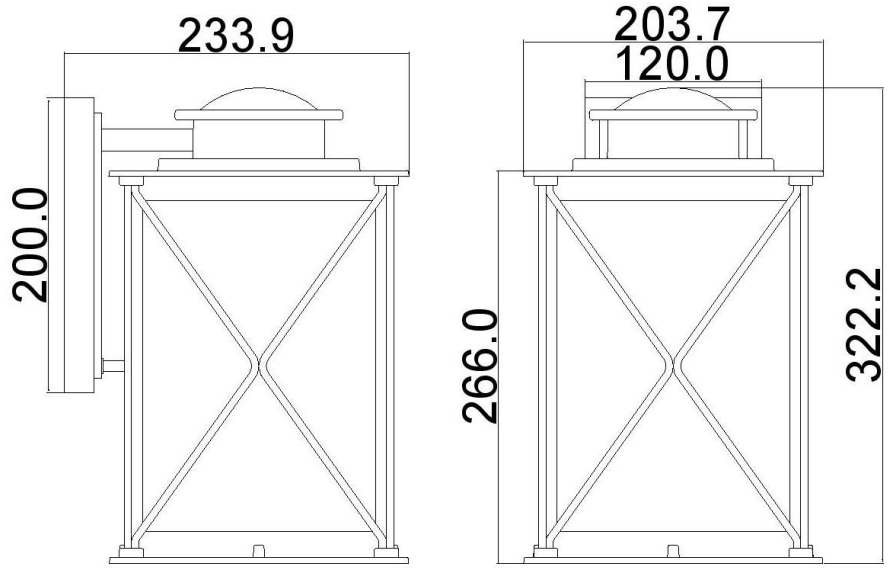

BRAND: Argyle

STYLE: ILtWall LightMedium

1. Item Code	KL/ARGYLE2/M	23. Maximum Drop	N/A
2. Drawing No.	49744WZC - Argyle	24. Adjustable?	No
3. Tested?	No	25. Shade/Glass Material	Clear Seeded Glass
4. Final Sign-off Sample Done?	No	26. Shade Width (mm)	203.7
5. Category	Outdoors	27. Shade Height (mm)	266
6. Type	Wall Light	28. Shade Depth (mm)	203.7
7. Finish	Weathered Zinc	29. Size of Back-Plate/Ceiling Rose (mm)	120 x 200
8. IP Rating	IP44	30. Main Material	Aluminum
9. Class	I	31. Power Cable Colour	N/A
10. Voltage	240v	32. Power Cable Length (mm)	200
11. Wattage (1)	1 x Max 100w	33. Chain Length (mm)	N/A
12. Wattage (2)	N/A	34. Rod Length (mm)	N/A
13. Lamp Holder Type (1)	1 x E27	35. PIR	No
14. Lamp Holder Type (2)	N/A	36. Switch Type and location	N/A
15. No. of Lamps	1	37. Connection Method	IP44 Terminal Block
16. Lamp Supplied	No	38. Plug Type	N/A
17. Dimmable?	Dependent On Lamp	39. Plug Colour	N/A
18. Lumen Output & Colour Temp	N/A	40. Product Weight (kg)	3.2
19. Overall Width/Diameter (mm)	203.7	41. Carton Dimensions (mm)	300 x 275 x 425
20. Overall Height (mm)	322.2	42. Carton Weight (kg)	3.78
21. Overall Depth (mm)	233.9	43. Notes 1	Glass shade with closed bottom
22. Minimum Drop	N/A	44. Notes 2	