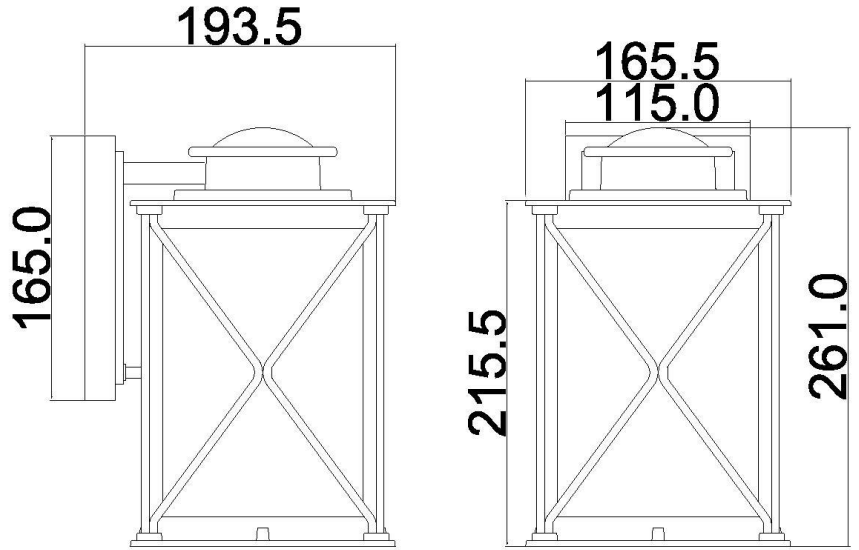

BRAND: Argyle

STYLE: ILtWall Light Small

1. Item Code	KL/ARGYLE2/S	23. Maximum Drop	N/A
2. Drawing No.	49743WZC - Argyle	24. Adjustable?	No
3. Tested?	No	25. Shade/Glass Material	Clear Seeded Glass
4. Final Sign-off Sample Done?	No	26. Shade Width (mm)	165.5
5. Category	Outdoors	27. Shade Height (mm)	215.5
6. Type	Wall Light	28. Shade Depth (mm)	165.5
7. Finish	Weathered Zinc	29. Size of Back-Plate/Ceiling Rose (mm)	115 x 165
8. IP Rating	IP44	30. Main Material	Aluminum
9. Class	I	31. Power Cable Colour	N/A
10. Voltage	240v	32. Power Cable Length (mm)	200
11. Wattage (1)	1 x Max 60w	33. Chain Length (mm)	N/A
12. Wattage (2)	N/A	34. Rod Length (mm)	N/A
13. Lamp Holder Type (1)	1 x E27	35. PIR	No
14. Lamp Holder Type (2)	N/A	36. Switch Type and location	N/A
15. No. of Lamps	1	37. Connection Method	IP44 Terminal Block
16. Lamp Supplied	No	38. Plug Type	N/A
17. Dimmable?	Dependent On Lamp	39. Plug Colour	N/A
18. Lumen Output & Colour Temp	N/A	40. Product Weight (kg)	2
19. Overall Width/Diameter (mm)	165.5	41. Carton Dimensions (mm)	245 x 225 x 345
20. Overall Height (mm)	261	42. Carton Weight (kg)	2.37
21. Overall Depth (mm)	193.3	43. Notes 1	Glass shade with closed bottom
22. Minimum Drop	N/A	44. Notes 2	