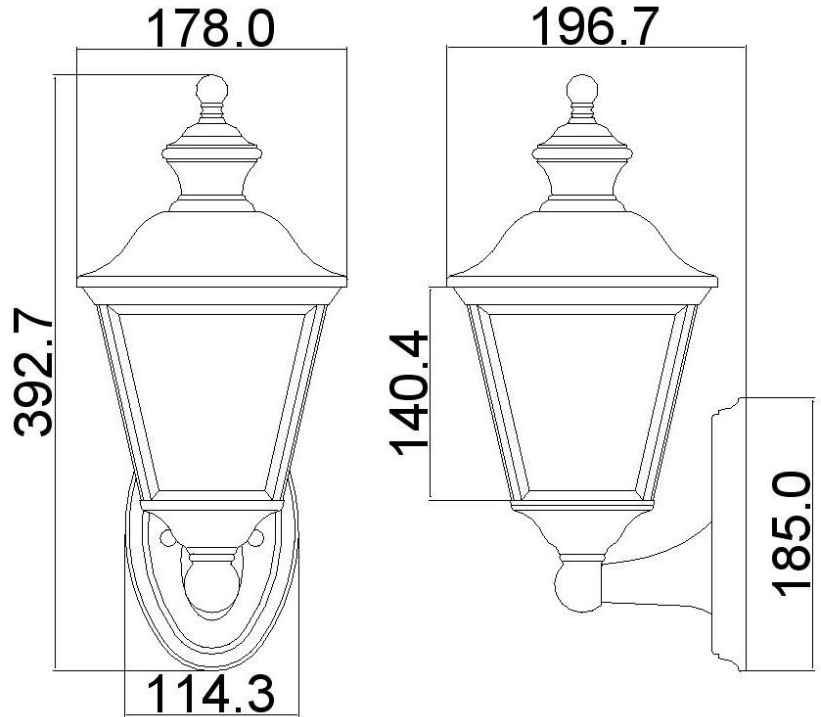

BRAND: Bay Shore

STYLE: 1Lt Wall Light Medium

1. Item Code	KL/BAY SHORE1/M	23. Maximum Drop	N/a
2. Drawing No.	KL9712 REV-A Bay Shore	24. Adjustable?	No
3. Tested?	No	25. Shade/Glass Material	Clear Beveled Glass
4. Final Sign-off Sample Done?	No	26. Shade Width (mm)	140.4
5. Category	Outdoors	27. Shade Height (mm)	178
6. Type	Wall Light	28. Shade Depth (mm)	140.4
7. Finish	Polished Brass	29. Size of Back-Plate/Ceiling Rose (mm)	114.3 x 185
8. IP Rating	IP44	30. Main Material	Brass
9. Class	I	31. Power Cable Colour	N/a
10. Voltage	240v	32. Power Cable Length (mm)	Tbc
11. Wattage (1)	1 x Max 60w	33. Chain Length (mm)	N/a
12. Wattage (2)	N/a	34. Rod Length (mm)	N/a
13. Lamp Holder Type (1)	1 x E27	35. PIR	No
14. Lamp Holder Type (2)	N/a	36. Switch Type and location	N/a
15. No. of Lamps	1	37. Connection Method	IP44 Terminal Block
16. Lamp Supplied	No	38. Plug Type	N/a
17. Dimmable?	Dependent on Lamp	39. Plug Colour	N/a
18. Lumen Output & Colour Temp	N/a	40. Product Weight (kg)	1.7
19. Overall Width/Diameter (mm)	178	41. Carton Dimensions (mm)	TBC
20. Overall Height (mm)	392.7	42. Carton Weight (kg)	TBC
21. Overall Depth (mm)	196.7	43. Notes 1	
22. Minimum Drop	N/a	44. Notes 2	