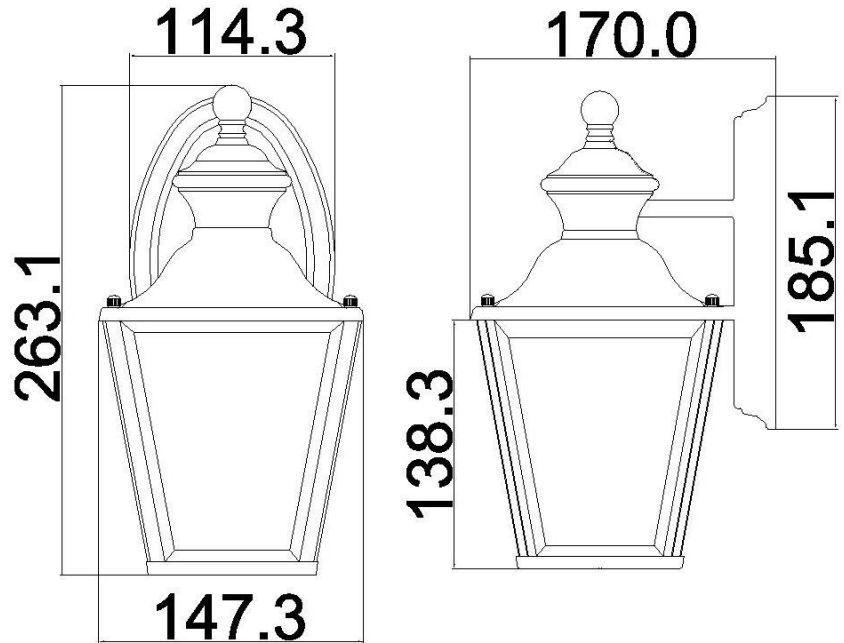

BRAND: Bay Shore

STYLE: 1Lt Wall Light Small

1. Item Code	KL/BAY SHORE2/S	23. Maximum Drop	N/a
2. Drawing No.	KL9711 REV-A Bay Shore	24. Adjustable?	No
3. Tested?	No	25. Shade/Glass Material	Clear Beveled Glass
4. Final Sign-off Sample Done?	No	26. Shade Width (mm)	147.3
5. Category	Outdoors	27. Shade Height (mm)	138.3
6. Type	Wall Light	28. Shade Depth (mm)	147.3
7. Finish	Polished Brass	29. Size of Back-Plate/Ceiling Rose (mm)	114.3 x 185
8. IP Rating	IP44	30. Main Material	Brass
9. Class	I	31. Power Cable Colour	N/a
10. Voltage	240v	32. Power Cable Length (mm)	Tbc
11. Wattage (1)	1 x Max 60w	33. Chain Length (mm)	N/a
12. Wattage (2)	N/a	34. Rod Length (mm)	N/a
13. Lamp Holder Type (1)	1 x E27	35. PIR	No
14. Lamp Holder Type (2)	N/a	36. Switch Type and location	N/a
15. No. of Lamps	1	37. Connection Method	IP44 Terminal Block
16. Lamp Supplied	No	38. Plug Type	N/a
17. Dimmable?	Dependent on Lamp	39. Plug Colour	N/a
18. Lumen Output & Colour Temp	N/a	40. Product Weight (kg)	1.8
19. Overall Width/Diameter (mm)	147.3	41. Carton Dimensions (mm)	TBC
20. Overall Height (mm)	263.1	42. Carton Weight (kg)	TBC
21. Overall Depth (mm)	170.0	43. Notes 1	Bottom Closed off by Metal Panel
22. Minimum Drop	N/a	44. Notes 2	